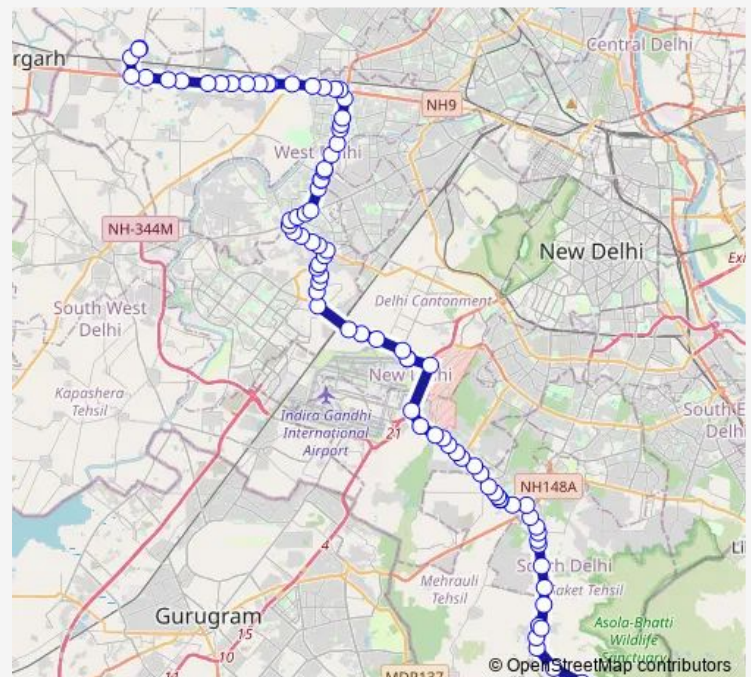

Thursday 08:00-17:05

Friday 08:00-17:05

Saturday 08:00-17:05

Sunday 08:00-17:05

Route info

Direction: bhati mines

Stops: 87

Trip Duration: 3 hour 20 min