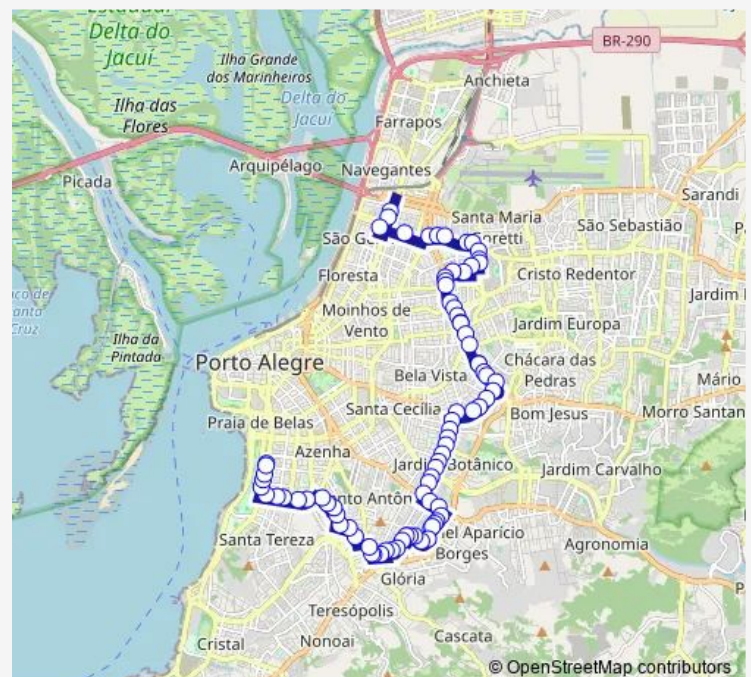

Benjamin Constant SOB Viaduto Jose Eduardo Utzig

Benjamin Constant Embaixo DO Viaduto

Benjamin Constant DF 106

Assis Brasil DF 465

Assis Brasil 545

Marechal Jose Inacio DA Silva 181

Marechal Jose Inacio DA Silva 355

### Route schedule

Farrapos 3452 — Praia DE Belas 1710

Monday 05:30-23:45

Tuesday 05:30-23:45

Wednesday 05:30-23:45

Thursday 05:30-23:45

Friday 05:30-23:45

Saturday 05:30-23:42

### Route info

Direction: Farrapos 3452

Stops: 81

Trip Duration: 0 hour 55 min

T2a — Transversal 2 (VIA Paulino Azurenha / Postao)

Carlos Gomes 333

Carlos Gomes Esq. Anita Garibaldi

Carlos Gomes 605