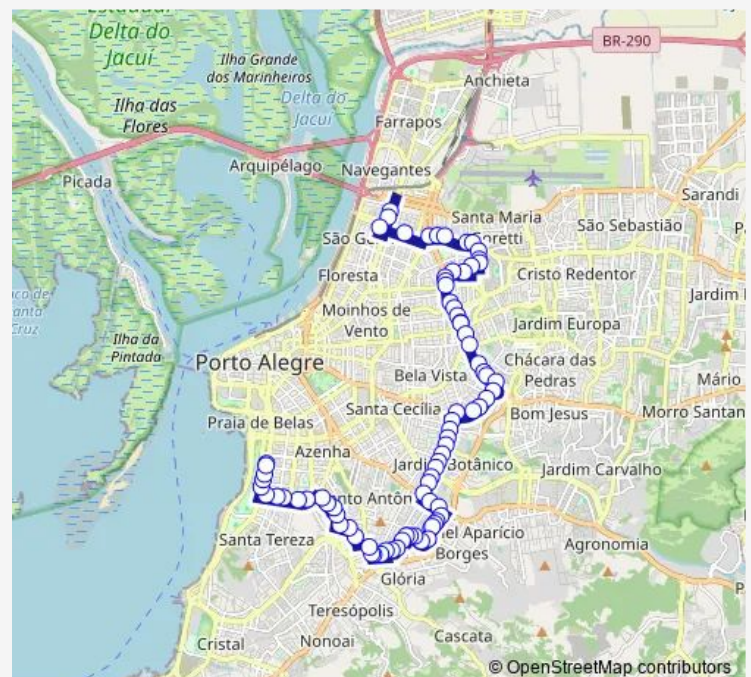

Benjamin Constant SOB Viaduto Jose Eduardo Utzig

Benjamin Constant Embaixo DO Viaduto

Benjamin Constant DF 106

Assis Brasil DF 465

Assis Brasil 545

Marechal Jose Inacio DA Silva 181

Marechal Jose Inacio DA Silva 355

### Route schedule

Farrapos 3452 — Praia DE Belas 1710

Monday 05:30-23:45

Tuesday 05:30-23:45

Wednesday 05:30-23:45

Thursday 05:30-23:45

Friday 05:30-23:45

Saturday 05:30-23:42

### Route info

Direction: Farrapos 3452

Stops: 82

Trip Duration: 0 hour 55 min

T2A — Transversal 2 (VIA Paulino Azurenha / Postao)

CARLOS GOMES 333

Carlos Gomes Esq. Anita Garibaldi

CARLOS GOMES 605