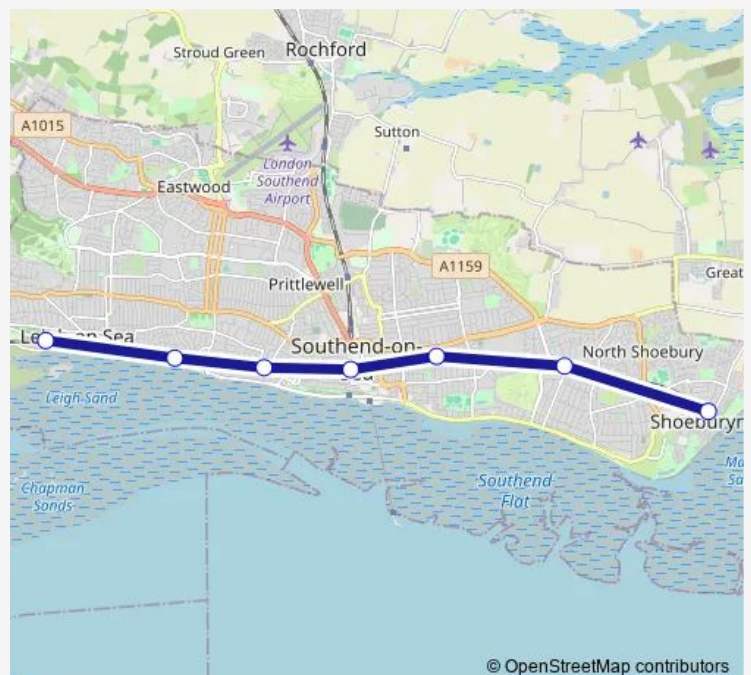

Rail Replacement Bus Service Cc:Les->Sry CC replacement bus service from LES to Sry

[Go to website](#)

Direction

Leigh-on-Sea — Shoeburyness

7 stops

[Open route schedule](#)

Leigh-on-Sea

Chalkwell

Westcliff-on-Sea

Southend Central

Southend East

Thorpe Bay

Shoeburyness

Route schedule

Leigh-on-Sea — Shoeburyness

Monday	00:16-01:04
Tuesday	—
Wednesday	—
Thursday	—
Friday	—
Saturday	—
Sunday	06:54-01:04 ⁺¹

Route info

Direction: Leigh-on-Sea

Stops: 7

Trip Duration: 0 hour 39 min

Cc:Les->Sry Rail Replacement Bus Service time schedules and route maps are available in an offline PDF at busmaps.com. Use the busmaps.com website to see live bus times, train schedule or subway schedule, and step-by-step directions for all public transit in Southend-on-Sea