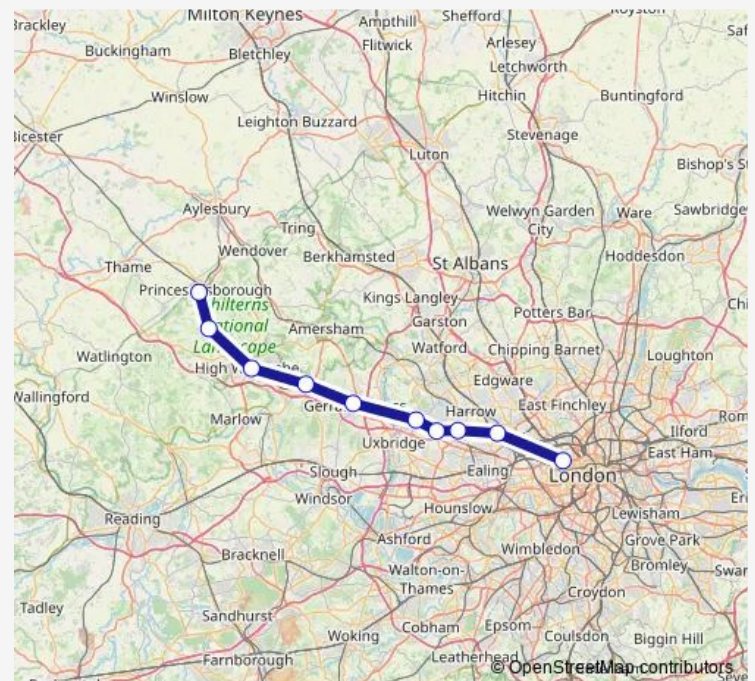

Rail Ch:Myb->Prr CH train service from MYB to Prr

[Go to website](#)

Direction

London Marylebone — Princes Risborough

10 stops

[Open route schedule](#)

London Marylebone

Wembley Stadium

Northolt Park

South Ruislip

West Ruislip

Gerrards Cross

Beaconsfield

High Wycombe

Saunderton

Princes Risborough

Route schedule

London Marylebone — Princes Risborough

Monday 06:30

Tuesday 06:30

Wednesday 06:30

Thursday 06:30

Friday 06:30

Saturday —

Sunday —

Route info

Direction: London Marylebone

Stops: 10

Trip Duration: 0 hour 51 min

■ Ch:Myb->Prr — CH train service from MYB to Prr

Ch:Myb->Prr Rail time schedules and route maps are available in an offline PDF at busmaps.com. Use the busmaps.com website to see live bus times, train schedule or subway schedule, and step-by-step directions for all public transit in London