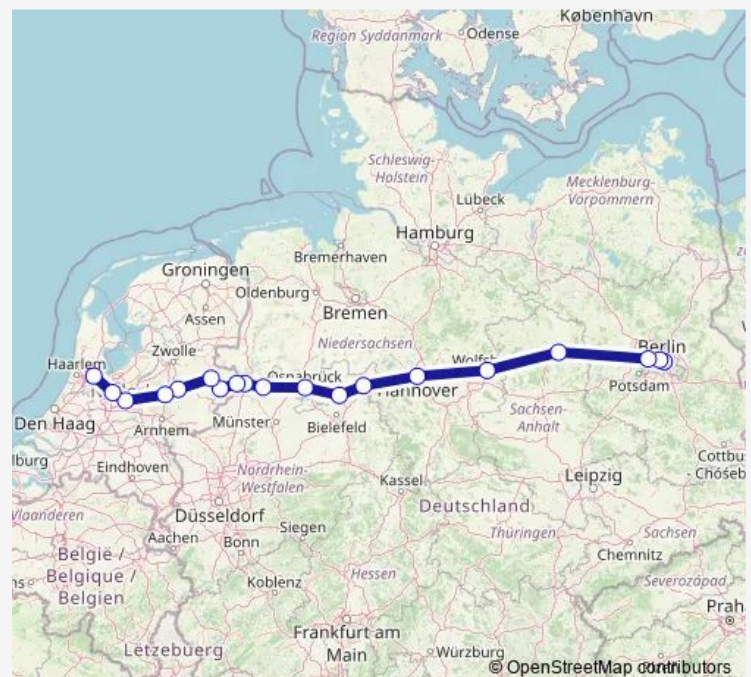

Wolfsburg Hbf

Hannover Hbf

Minden(Westf)

Bünde(Westf)

Osnabrück Hbf

Rheine

Bad Bentheim

Bad Bentheim(Gr)

Hengelo

Almelo

Deventer

Apeldoorn

Amersfoort

Hilversum

Amsterdam Centraal

### Route schedule

Berlin Ostbahnhof — Amsterdam Centraal

Monday 08:40-06:23

Tuesday 10:44

Wednesday 10:44-06:23

Thursday 06:22-06:23

Friday 06:22-06:23

Saturday 06:22-06:23

### Route info

Direction: Berlin Ostbahnhof

Stops: 19

Trip Duration: 6 hour 37 min

■ IC 240

IC 240 Rail time schedules and route maps are available in an offline PDF at [busmaps.com](https://busmaps.com). Use the [busmaps.com](https://busmaps.com) website to see live bus times, train schedule or subway schedule, and step-by-step directions for all public transit in Berlin