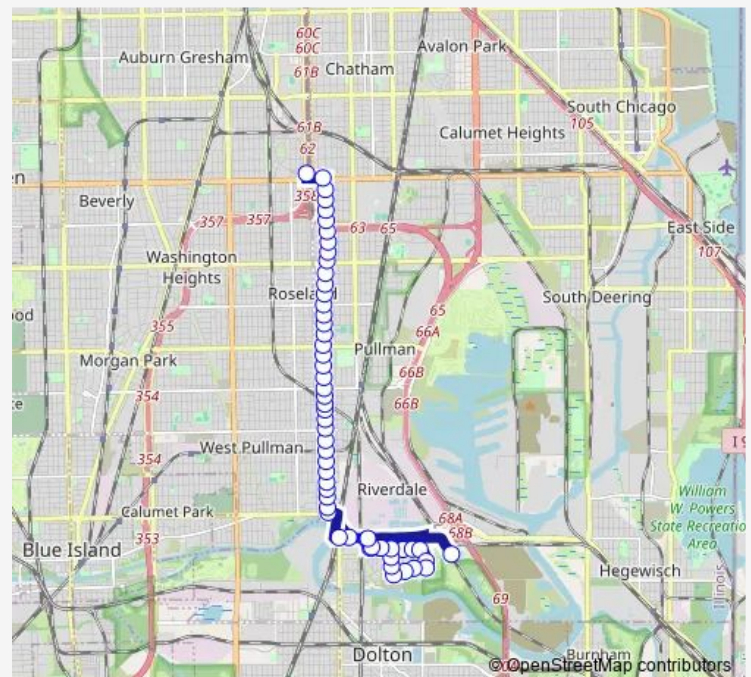

Eberhart & 130th Street

130th Street & Daniel Drive

130th Street & Indiana

Route schedule

Carver High School — 95th Red Line Station

Monday 00:12-23:50

Tuesday 00:10-23:50

Wednesday 00:10-23:50

Thursday 00:10-23:50

Friday 00:10-23:50

Saturday 00:10-23:42

Sunday 00:02-23:42

Route info

Direction: Carver High School

Stops: 57

Trip Duration: 0 hour 38 min

■ 34 — South Michigan

127th Street & Michigan

Michigan & 126th Street

Michigan & 125th Place

Michigan & 124th Place

Michigan & 124th Street

Michigan & 123rd Street

Michigan & 122nd Street

Michigan & 98th Street

Michigan & 97th Street

Michigan & 96th Street

95th Street & Michigan

95th Red Line Station

Direction

103rd Street & Corliss — Ellis & 131st Street

44 stops