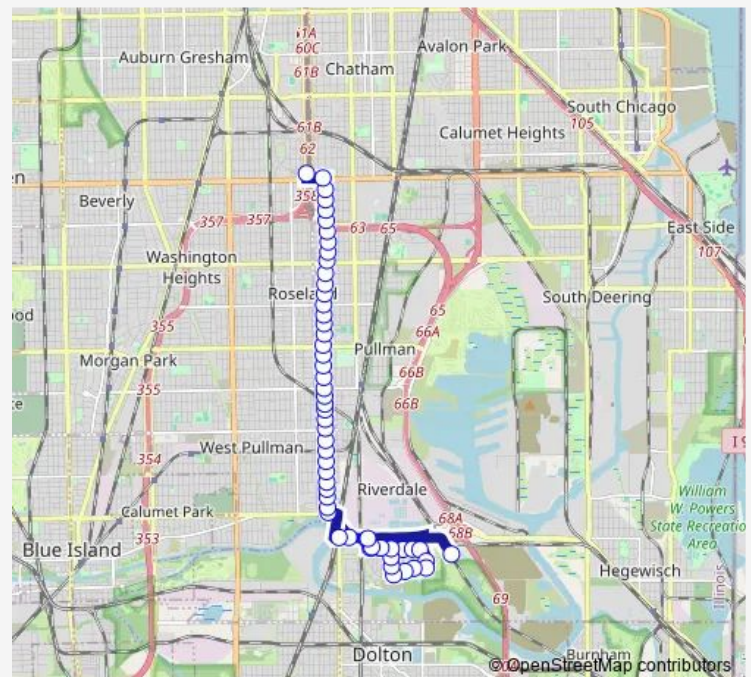

Eberhart & 130th Street

130th Street & Daniel Drive

130th Street & Indiana

Route schedule

Carver High School — 95th Red Line Station

Monday 00:12-23:50

Tuesday 00:10-23:50

Wednesday 00:10-23:50

Thursday 00:10-23:50

Friday 00:10-23:50

Saturday 00:10-23:42

Sunday 00:02-23:42

Route info

Direction: Carver High School

Stops: 57

Trip Duration: 0 hour 38 min

■ 34 — South Michigan

127th Street & Michigan

Michigan & 126th Street

Michigan & 125th Place

Michigan & 124th Place

Michigan & 124th Street

Michigan & 123rd Street

Michigan & 122nd Street

Michigan & 98th Street

Michigan & 97th Street

Michigan & 96th Street

95th Street & Michigan

95th Red Line Station

Direction

103rd Street & Corliss — Ellis & 131st Street

44 stops