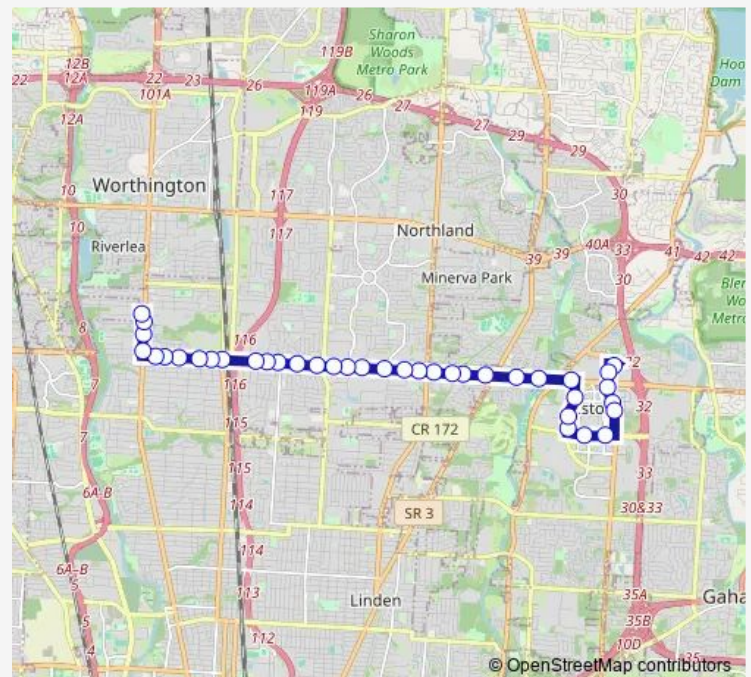

Thursday 05:14-23:13

Friday 05:14-23:13

Saturday 05:14-22:13

Sunday 05:14-22:13

Route info

Direction: Westview Turnaround

Stops: 38

Trip Duration: 0 hour 30 min

34 — Morse

Morse RD & Chesford Rd

2975 Morse Rd

Morse RD & Westerville Rd

Morse RD & Chateau Morse Dr

Morse RD & Trindel Way

Morse RD & Sunbury Rd

Morse Crossing & Morse Rd

4180 Stelzer Rd

Easton Terminal BAY 2

Direction

Easton Terminal BAY 2 — Westview Turnaround

38 stops

[Open route schedule](#)

Easton Terminal BAY 2

Stelzer RD AT Sams Club

Route info

Direction: Easton Terminal BAY 2

Stops: 38

Trip Duration: 0 hour 36 min

Morse RD & Maize Rd

Morse RD & Kingshill Dr

Morse RD & Sandy Lane Rd

Morse RD & Indianola Ave