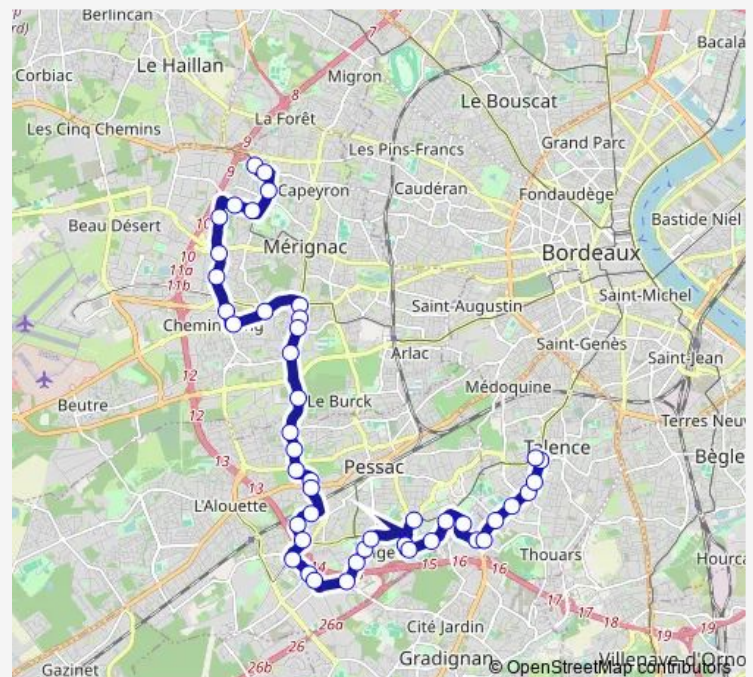

### Route schedule

Les Pins — Peixotto (Tram B)

Monday 05:00-23:00

Tuesday 05:00-23:00

Wednesday 05:00-23:00

Thursday 05:00-23:00

Friday 05:00-23:00

Saturday 05:00-23:00

### Route info

Direction: Les Pins

Stops: 45

Trip Duration: 0 hour 51 min

34 — Locale 34

Arago (Médiathèque)

Antoune

Châtaigneraie