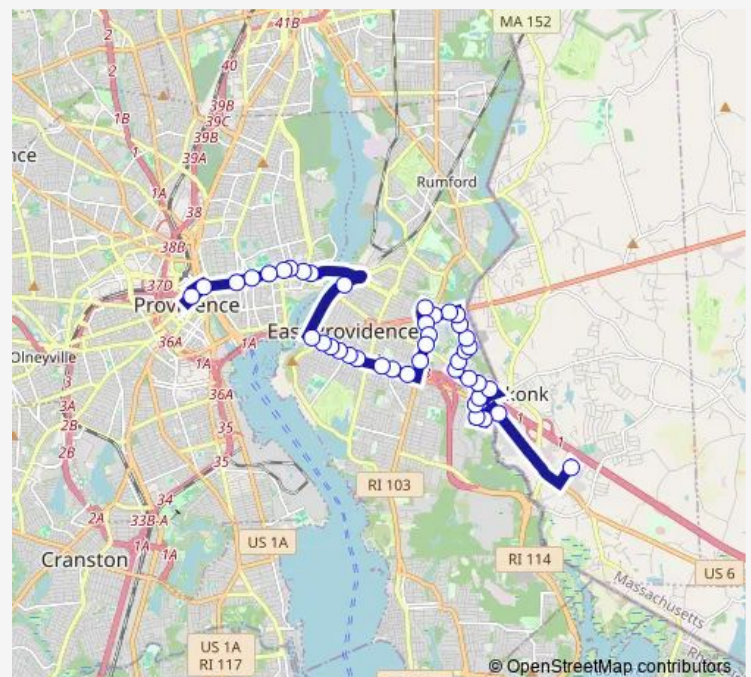

Wampanoag Mall (at Stop & Shop)

Pawtucket before 585 Taunton

Pawtucket opposite East Providence High School

Route schedule

Seekonk Square Mall (Commerce Way) — Kennedy Plaza (Stop H)

Monday 05:08-20:57

Tuesday 05:08-20:57

Wednesday 05:08-20:57

Thursday 05:08-20:57

Friday 05:08-20:57

Saturday 07:04-21:43

Sunday 07:23-19:22

Route info

Direction: Seekonk Square Mall (Commerce Way)

Stops: 42

Trip Duration: 0 hour 46 min

34 — Warren Ave/Seekonk Square

Pawtucket before Waterman

Pawtucket before Grosvenor

Warren & Pawtucket (after Rose)

Warren opposite Brightridge

Warren opposite Donnelly

Warren & South Broadway (before Sharon)

Angell after Wayland

Angell & Elmgrove (after Elmgrove)

Angell opposite Ives

Angell before Hope

Tunnel & Thayer (after Thayer)

Tunnel before S Main

Kennedy Plaza (Stop H)

Direction