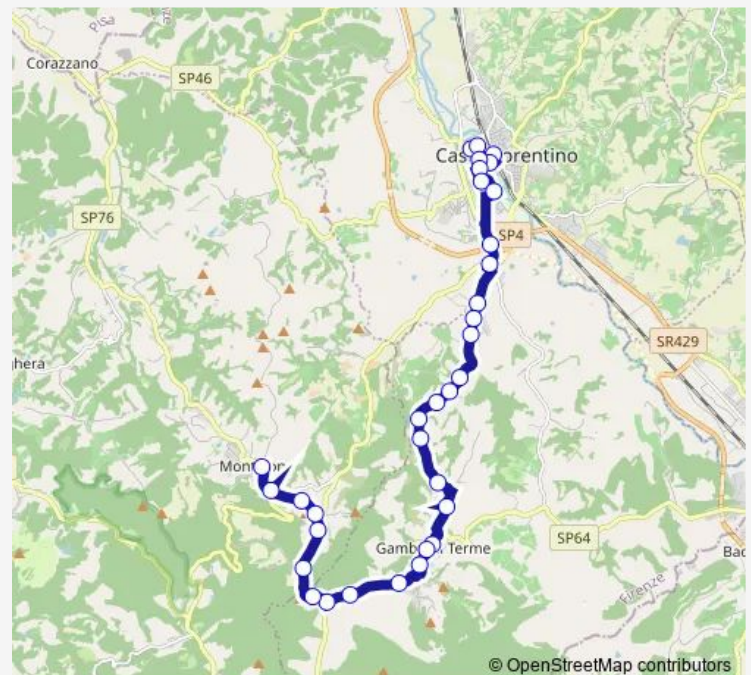

### Route schedule

Montaione — Castelfiorentino Fs

Monday 07:20-08:35

Tuesday 07:20-08:35

Wednesday 07:20-08:35

Thursday 07:20-08:35

Friday 07:20-08:35

Saturday 07:20-15:00

### Route info

Direction: Montaione

Stops: 36

Trip Duration: 0 hour 30 min

34 — Castelfiorentino-Montaione

Arelli Sn

Bivocatignano\_V Sn

Varna\_V Sn