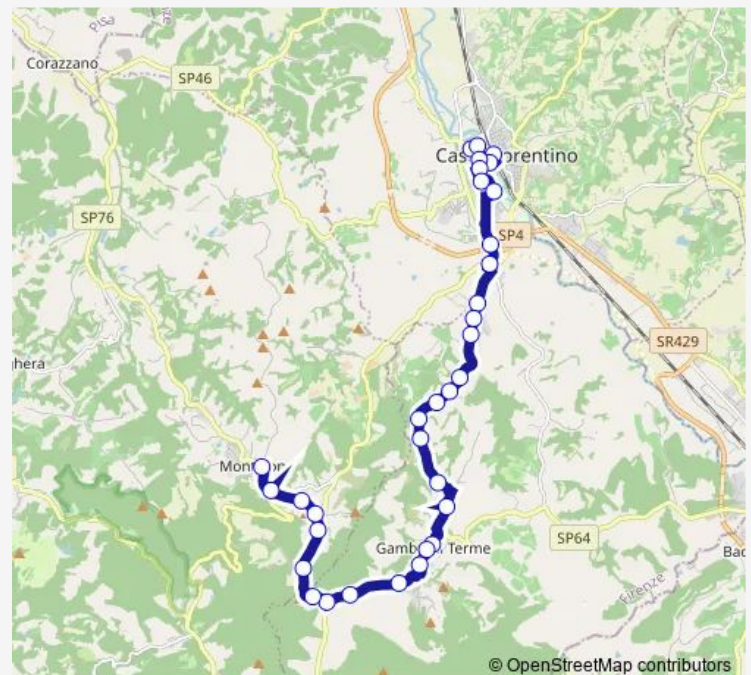

### Route schedule

Montaione — Castelfiorentino Fs

Monday 07:20-08:35

Tuesday 07:20-08:35

Wednesday 07:20-08:35

Thursday 07:20-08:35

Friday 07:20-08:35

Saturday 07:20-15:00

### Route info

Direction: Montaione

Stops: 36

Trip Duration: 0 hour 30 min

34 — Castelfiorentino-Montaione

Arelli Sn

Bivocatignano\_V Sn

Varna\_V Sn