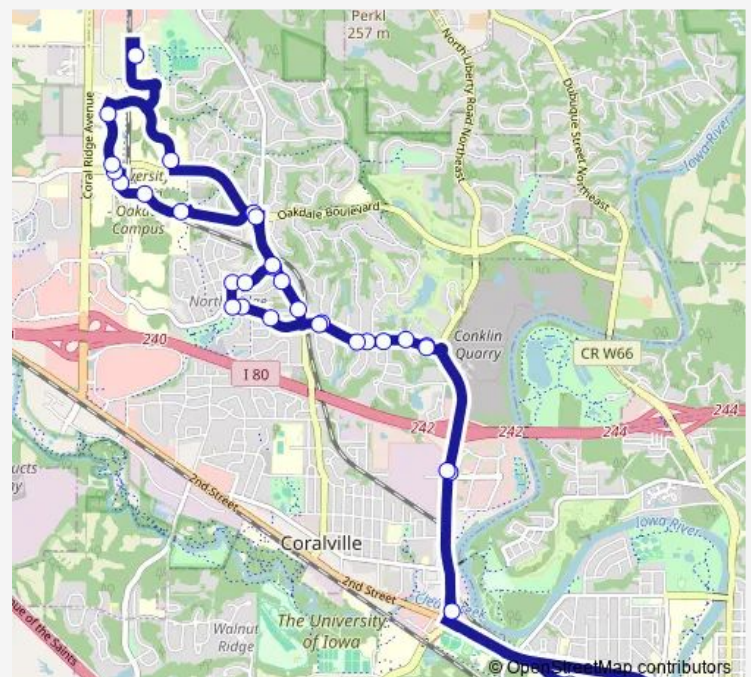

Thursday 11:45-18:45

Friday 11:45-18:45

Saturday —

Sunday —

Route info

Direction: Merf 2

Stops: 34

Trip Duration: 0 hour 55 min

Holiday Rd & Westview

Holiday Rd & High Country Rd

Holiday Rd & Grantwood

IRL West

Dental College

Merf 2

Direction

VA Loop — VA Loop

Thursday	05:45-10:45
----------	-------------

Friday	05:45-10:45
--------	-------------

Saturday	—
----------	---

Sunday	—
--------	---

Route info

Direction: VA Loop

Stops: 34

Trip Duration: 0 hour 55 min

Direction: VA Loop

Stops: 35

Trip Duration: 0 hour 55 min

12th Ave & North Ridge Dr

12th Ave & South Ridge

12th Ave & Liberty Ln

Holiday Rd & Oak Lake Park Rd

Holiday Rd & Westview