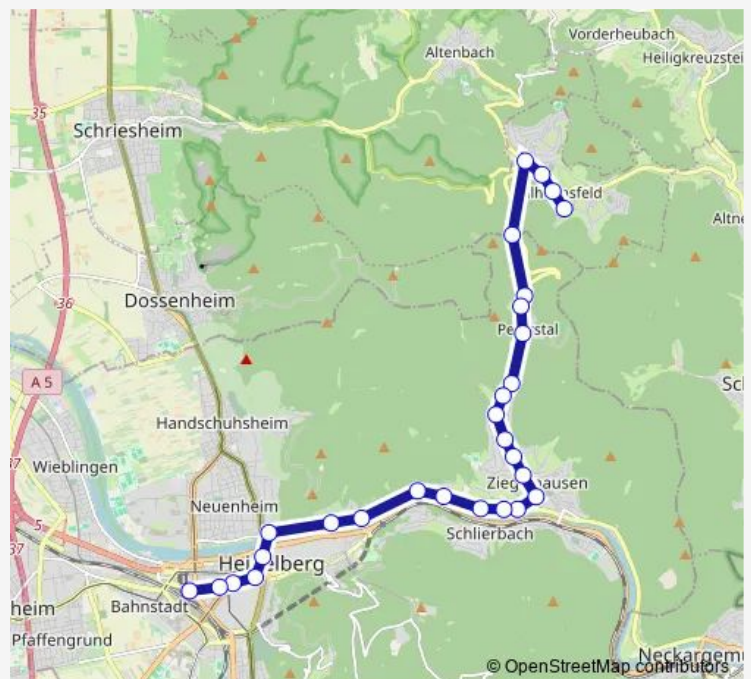

Saturday

—

Sunday

14:10-16:10

Route info

Direction: HD Hauptbahnhof

Stops: 21

Trip Duration: 0 hour 36 min

34 — HD Pfaffengrund - Wieblingen - Heidelberg Hbf -
Wilhelmsfeld - Heiligkreuzsteinach

Direction

Wilhelmsfeld Autohalle — HD Hauptbahnhof

26 stops

[Open route schedule](#)

Wilhelmsfeld Autohalle

Wilhelmsfeld Rathaus

Direction: Wilhelmsfeld Autohalle

Stops: 26

Trip Duration: 0 hour 39 min

Direction

HD Hauptbahnhof — Wilhelmsfeld Autohalle

28 stops

[Open route schedule](#)

HD Hauptbahnhof

Route info

Direction: HD Hauptbahnhof

Stops: 28

Trip Duration: 0 hour 37 min

Wilhelmshöhe

Wilhelmsfeld Rathaus

Wilhelmsfeld Autohalle

Direction