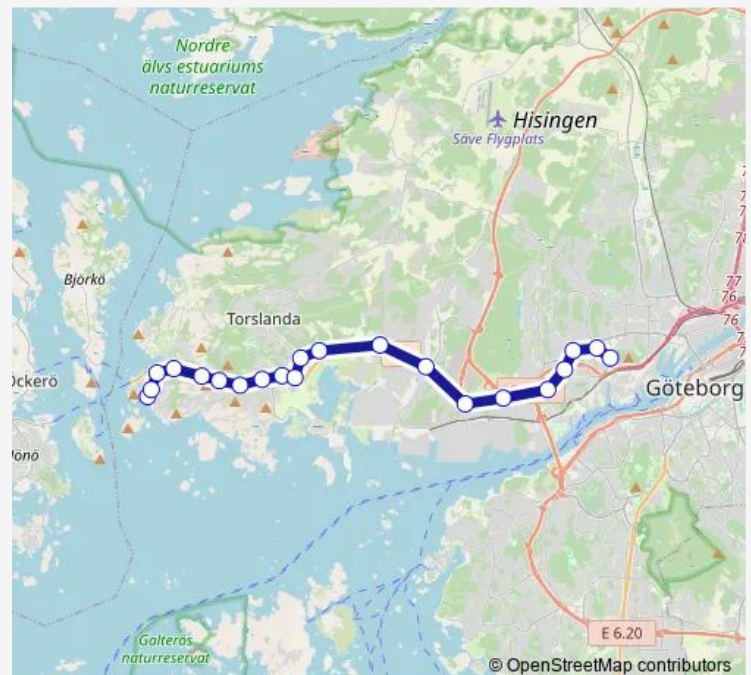

Thursday 00:19-23:44

Friday 00:19-23:44

Saturday 00:19-23:44

Sunday 00:19-23:44

Route info

Direction: Ramberget

Stops: 21

Trip Duration: 0 hour 37 min

■ 34

BusMaps

Direction

Lilla Varholmen — Ramberget

20 stops

[Open route schedule](#)

Lilla Varholmen

Majvik

Friday 06:25-17:56

Saturday —

Sunday —

Route info

Direction: Lilla Varholmen

Stops: 20

Trip Duration: 0 hour 33 min

Direction