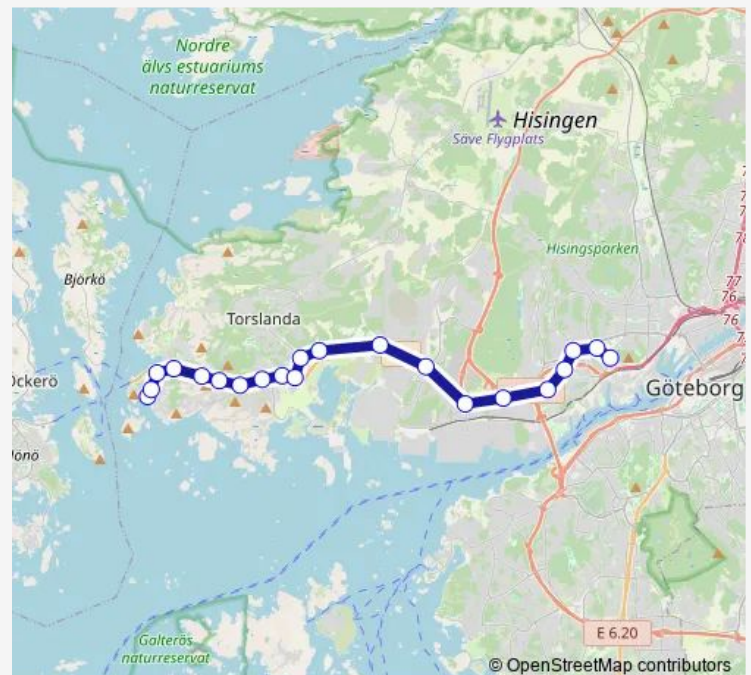

Thursday 00:19-23:44

Friday 00:19-23:44

Saturday 00:19-23:44

Sunday 00:19-23:44

Route info

Direction: Ramberget

Stops: 21

Trip Duration: 0 hour 34 min

■ 34

BusMaps

Direction

Lilla Varholmen — Ramberget

20 stops

[Open route schedule](#)

Lilla Varholmen

Majvik

Friday 06:25-17:56

Saturday —

Sunday —

Route info

Direction: Lilla Varholmen

Stops: 20

Trip Duration: 0 hour 33 min

Direction