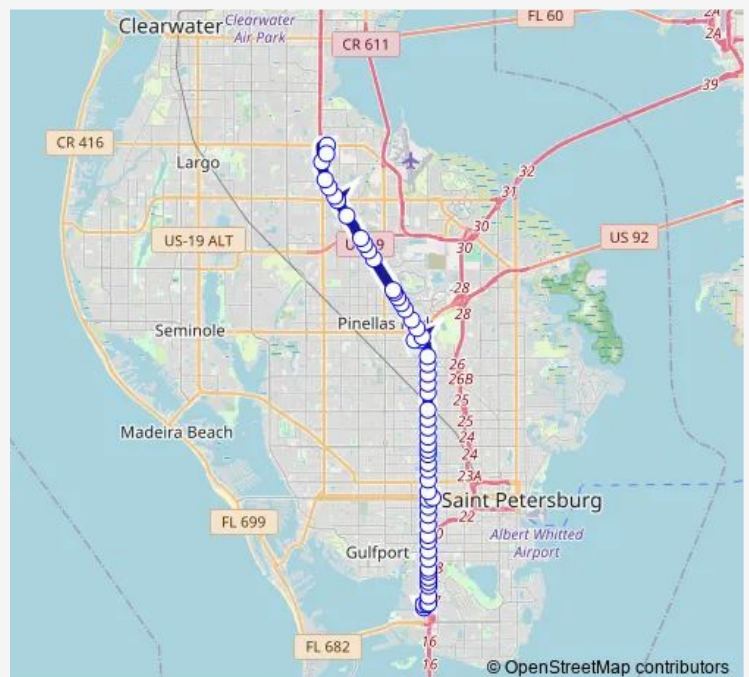

US HWY 19 N + 12400

US HWY 19 N + Bryan Dairy Rd

US HWY 19 N + 11300

US HWY 19 N + 110th AVE N

US HWY 19 N + 52nd St

US HWY 19 N + 46th St

US HWY 19 N + Mainlands Blvd W

US HWY 19 N + 84th AVE N

US HWY 19 N + 80th Ave

US HWY 19 N + 78th Ave

70th AVE + US HWY 19 N

Route schedule

Largo Commons Walmart Shelter - A — 37th ST S + 4800

Monday 05:35-22:25

Tuesday 05:35-23:55

Wednesday 05:35-22:25

Thursday 05:35-22:25

Friday 05:35-22:25

Saturday 05:50-21:25

Sunday 07:10-21:10

Route info

Direction: Largo Commons Walmart Shelter - A

Stops: 62

Trip Duration: 1 hour 15 min

34 — St.Petersburg/Largo Transit Cent

Shoppes AT Park Place - Shelter - A

US HWY 19 N + Haines RD N

US HWY 19 N + 63rd AVE N

34th ST N + 57th AVE N

34th ST N + 54th AVE N

34th ST N + 50th AVE N

34th ST N + 46th AVE N