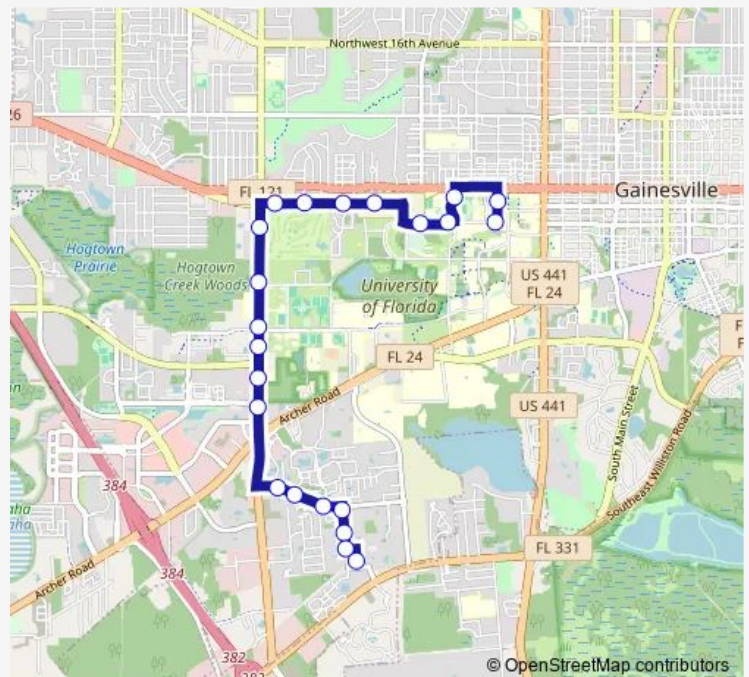

Southbound SW 27th Street @ SW 35th Place

Lexington Crossing Apartments

Lexington Crossing Apartments

Route schedule

The Hub — Southbound SW 26th Drive @ SW 40th Place

Monday 07:15-23:00

Tuesday 07:15-23:00

Wednesday 07:15-23:00

Thursday 07:15-23:00

Friday 07:15-23:00

Saturday —

Sunday —

Route info

Direction: The Hub

Stops: 22

Trip Duration: 0 hour 20 min

34 — The Hub To Lexington Crossing

Direction

Southbound SW 26th Drive @ SW 40th Place — The Hub

27 stops

[Open route schedule](#)

Southbound SW 26th Drive @ SW 40th Place

Hideaway Apartments

Route schedule

Southbound SW 26th Drive @ SW 40th Place — The Hub

Monday 06:45-22:30

Tuesday 06:45-22:30

Wednesday 06:45-22:30

Thursday 06:45-22:30

Friday 06:45-22:30

Saturday —