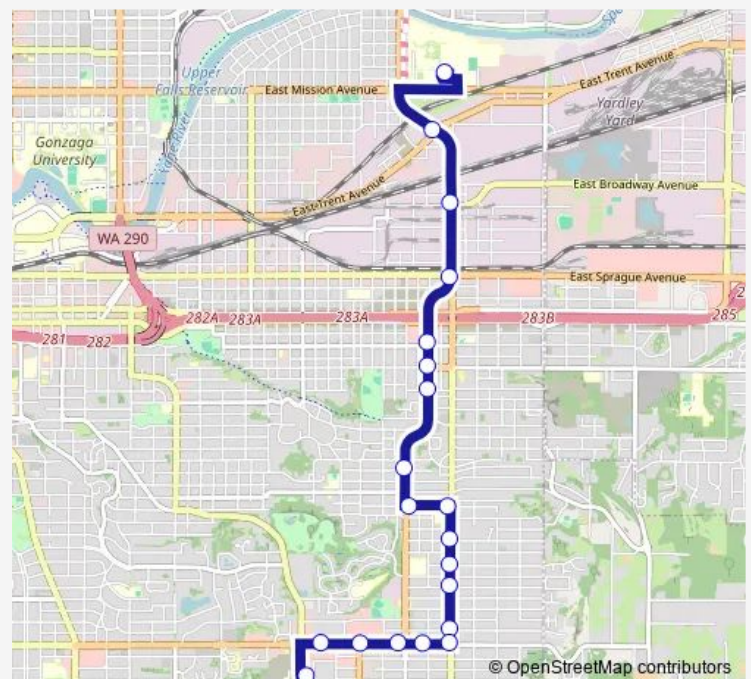

Direction

18th @ Ray — South Hill Park & Ride Bay 4

12 stops

[Open route schedule](#)

18th @ Ray

18th Avenue @ Freya

Freya @ Congress

Freya @ 22nd

Freya @ 24th

Freya @ 28th

Freya @ 29th Avenue

29th @ Thor

29th @ Ray

29th @ Regal

29th @ Rosauers

South Hill Park & Ride Bay 4

Route schedule

18th @ Ray — South Hill Park & Ride Bay 4

Monday	05:16
Tuesday	05:16
Wednesday	05:16
Thursday	05:16
Friday	05:16
Saturday	—
Sunday	—

Route info

Direction: 18th @ Ray

Stops: 12

Trip Duration: 0 hour 8 min

© OpenStreetMap contributors

Direction

SCC Transit Center Bay 3 — South Hill Park & Ride Bay 3

20 stops

[Open route schedule](#)

SCC Transit Center Bay 3

Freya @ Trent

Freya @ Alki