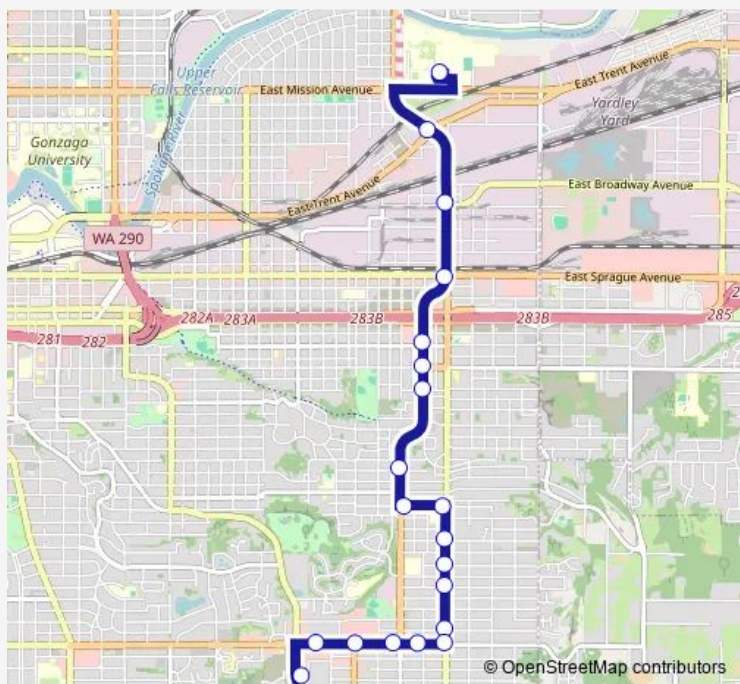

**Direction**  
 18th @ Ray — South Hill Park & Ride Bay 4  
 12 stops  
[Open route schedule](#)

- 18th @ Ray
- 18th Avenue @ Freya
- Freya @ Congress
- Freya @ 22nd
- Freya @ 24th
- Freya @ 28th
- Freya @ 29th Avenue
- 29th @ Thor
- 29th @ Ray
- 29th @ Regal
- 29th @ Rosauers
- South Hill Park & Ride Bay 4

**Route schedule**  
 18th @ Ray — South Hill Park & Ride Bay 4

Monday	05:16
Tuesday	05:16
Wednesday	05:16
Thursday	05:16
Friday	05:16
Saturday	—
Sunday	—

**Route info**  
 Direction: 18th @ Ray  
 Stops: 12  
 Trip Duration: 0 hour 8 min

**Direction**

SCC Transit Center Bay 3 — South Hill Park &amp; Ride Bay 3

20 stops

[Open route schedule](#)

SCC Transit Center Bay 3

Freya @ Trent

Freya @ Alki

Freya @ Sprague