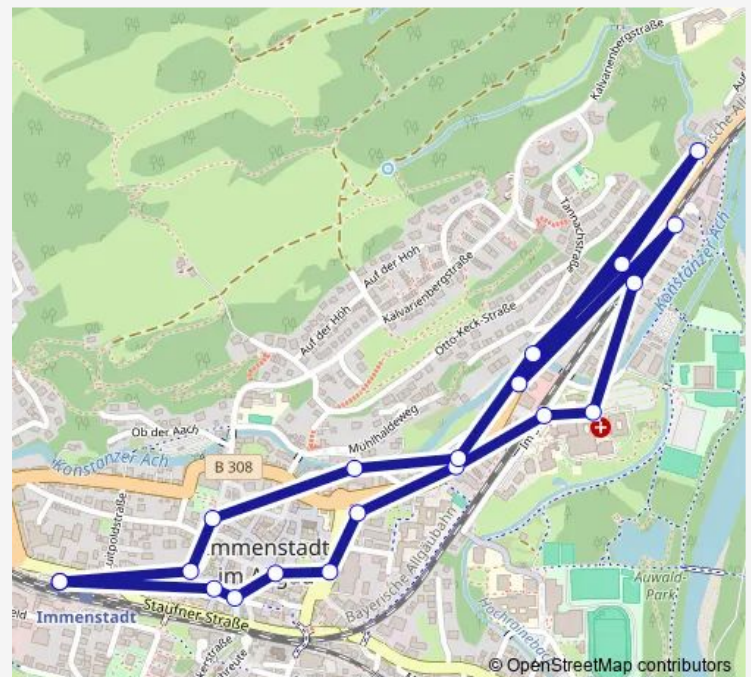

Direction

Immenstadt — Immenstadt

20 stops

[Open route schedule](#)

Immenstadt

Immenstadt, Bräuhausplatz

Immenstadt, Landwehrplatz

Immenstadt, Marienplatz

Route schedule

Immenstadt — Immenstadt

Monday 08:43-17:43

Tuesday 08:43-17:43

Wednesday 08:43-17:43

Thursday 08:43-17:43

Friday 08:43-17:43

Saturday 08:43-12:43

Sunday —

Route info

Direction: Immenstadt

Stops: 20

Trip Duration: 0 hour 15 min

Direction

Immenstadt — Immenstadt

16 stops

Immenstadt

Route schedule

Immenstadt — Immenstadt

Monday	07:32
Tuesday	07:32
Wednesday	07:32
Thursday	07:32
Friday	07:32
Saturday	—
Sunday	—

Route info

Direction: Immenstadt

Stops: 16

Trip Duration: 0 hour 26 min