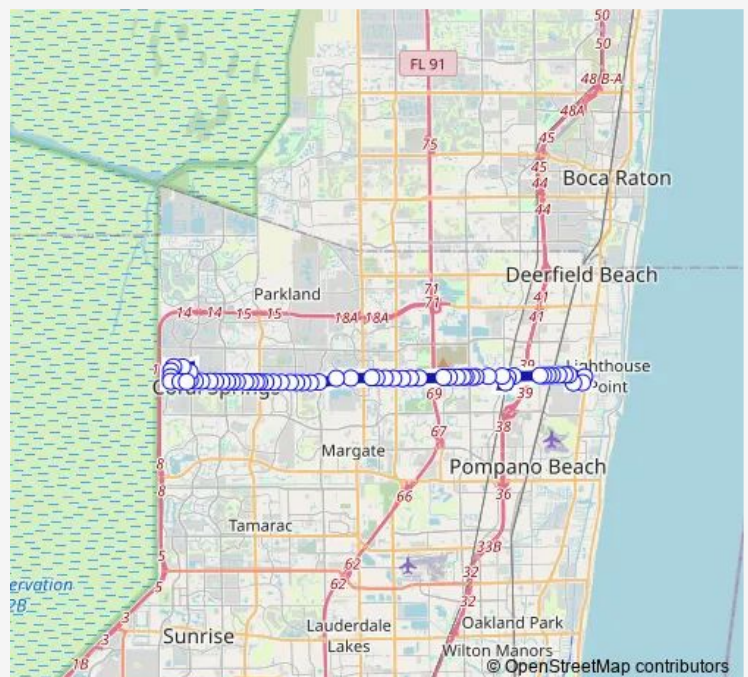

Sample Road/Northwest 99th Way

Sample Road/Coral Hills Drive (Northwest 96th Avenue)

Sample Road/Northwest 94th Avenue

Sample Road/University Drive West

Sample Road/University Drive East

Sample Road/Northwest 90th Avenue

Sample Road/Northwest 87th Avenue

Sample Road/Northwest 85th Avenue

Sample Road/Northwest 85th Avenue (Coral Pines)

Sample Road/Riverside Drive West

Sample Road/Riverside Drive East

Sample Road/Holiday Springs Boulevard (West)

### Route schedule

Sample Road/Coral Ridge Drive — US 1/Sample Road (South)

Monday 05:00-22:00

Tuesday 05:00-22:00

Wednesday 05:00-22:00

Thursday 05:00-22:00

Friday 05:00-22:00

Saturday 05:40-22:00

### Route info

Direction: Sample Road/Coral Ridge Drive

Stops: 52

Trip Duration: 0 hour 51 min

34 — Sample Rd Local

Sample Road/Rock Island Road (West)

Sample Road/Rock Island Road (East)

Sample Road/Turtle Run Boulevard