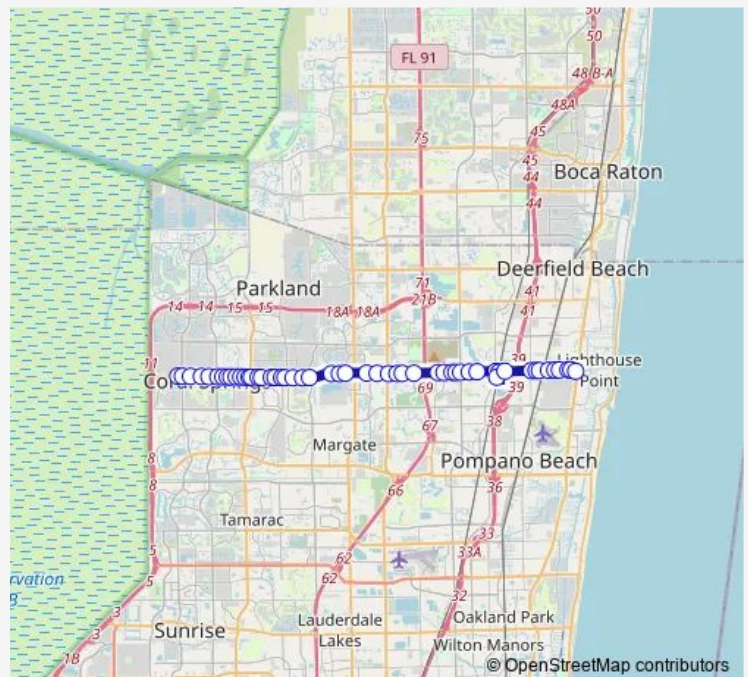

Sample R/Holiday Springs B (W)

### Route schedule

Sample R/Coral Ridge D — US1/Sample R (S)

Monday 05:00-22:00

Tuesday 05:00-22:00

Wednesday 05:00-22:00

Thursday 05:00-22:00

Friday 05:00-22:00

Saturday 05:40-22:00

### Route info

Direction: Sample R/Coral Ridge D

Stops: 52

Trip Duration: 0 hour 46 min

34 — Sample Rd Local

Sample R/Rock Island R (W)

Sample R/Rock Island R (E)

Sample R/Turtle RUN B

Sample R/Turtle Creek D (W)

Sample R/Turtle Creek D (E)

Sample R/Banks R

Sample R/Fishermans D

Sample R/Lyons R

Sample R/NW 42 A

Sample R/Coral Tree Cir

Sample R/Tradewinds Park