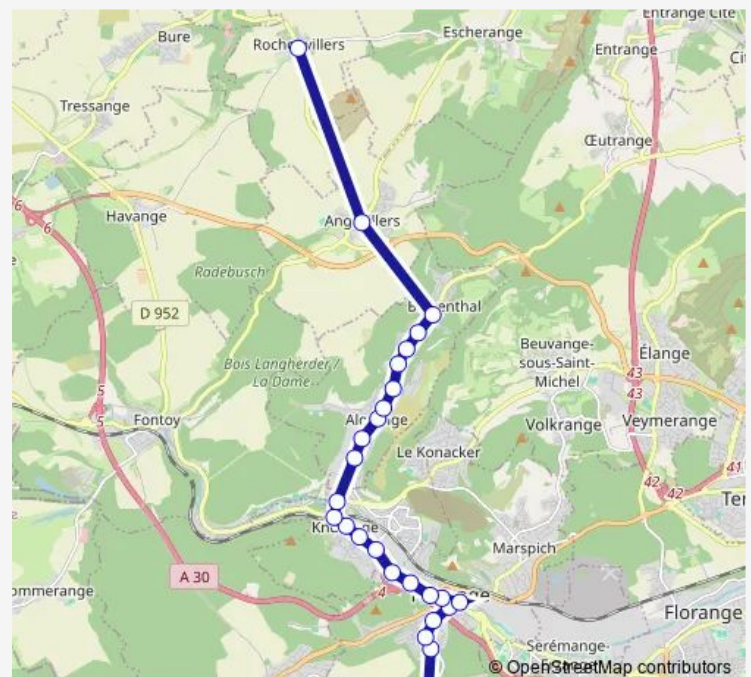

Thursday 08:00-18:55

Friday 08:00-18:55

Saturday —

Sunday —

Route info

Direction: Hurlevent Parking 2

Stops: 26

Trip Duration: 0 hour 35 min

34 — Rochonvillers Centre <-> Hayange Hurlevent

Mine Angevillers

Cité DES Mines

Stade DU Batzenthal

Place Gabriel Maire

Centre - Rochonvillers

Direction

Centre - Rochonvillers — Hurlevent Parking 2

26 stops

[Open route schedule](#)

Centre - Rochonvillers

Place Gabriel Maire

Stade DU Batzenthal

Cité DES Mines

Mine Angevillers

Hôpital - Algrange

Thursday 07:05-17:44

Friday 07:05-17:44

Saturday —

Sunday —

Route info

Direction: Centre - Rochonvillers

Stops: 26

Trip Duration: 0 hour 41 min