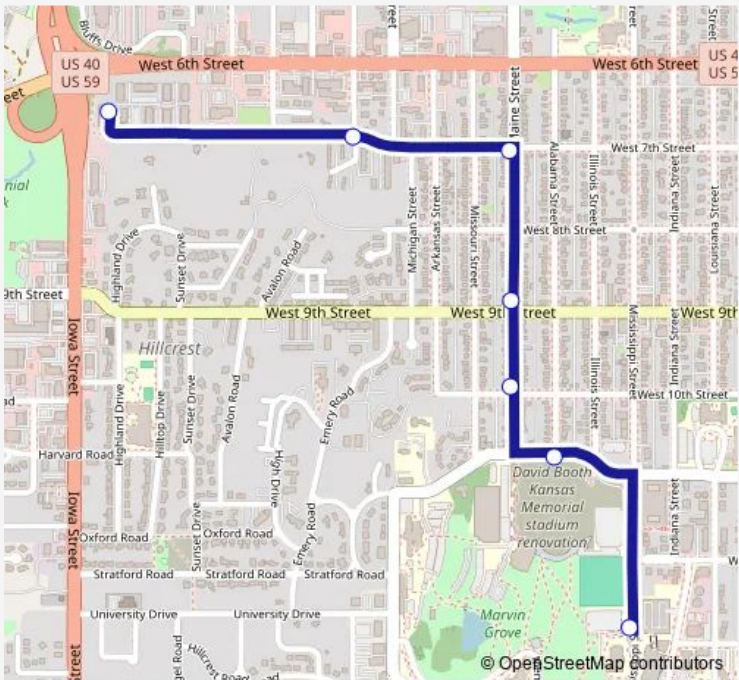

## Bus 34 7th St / Ku

[Go to website](#)

**Direction**  
 342 - 7th @ Highpointe — 177 - Spencer Museum of Art  
 7 stops  
[Open route schedule](#)

- 342 - 7th @ Highpointe
- 297 - 7th @ Michigan
- 295 - 7th @ Maine
- 303 - Maine @ 9th
- 412 - Maine @ 10th Sb
- 360 - Fambrough @ Alabama
- 177 - Spencer Museum of Art

Route schedule  
 342 - 7th @ Highpointe — 177 - Spencer Museum of Art

Monday	07:12-21:32
Tuesday	07:12-21:32
Wednesday	07:12-21:32
Thursday	07:12-21:32
Friday	07:12-21:32
Saturday	—
Sunday	—

**Route info**  
 Direction: 342 - 7th @ Highpointe  
 Stops: 7  
 Trip Duration: 0 hour 7 min

**Direction**

250 - Kansas Union North - Lower — 342 - 7th @ Highpointe

7 stops

[Open route schedule](#)

250 - Kansas Union North - Lower

411 - Maine @ 10th Nb

307 - 9th @ Maine

301 - Maine @ 7th

Thursday 07:25-21:25

Friday 07:25-21:25

Saturday —

Sunday —

**Route info**

Direction: 250 - Kansas Union North - Lower

Stops: 7

Trip Duration: 0 hour 7 min