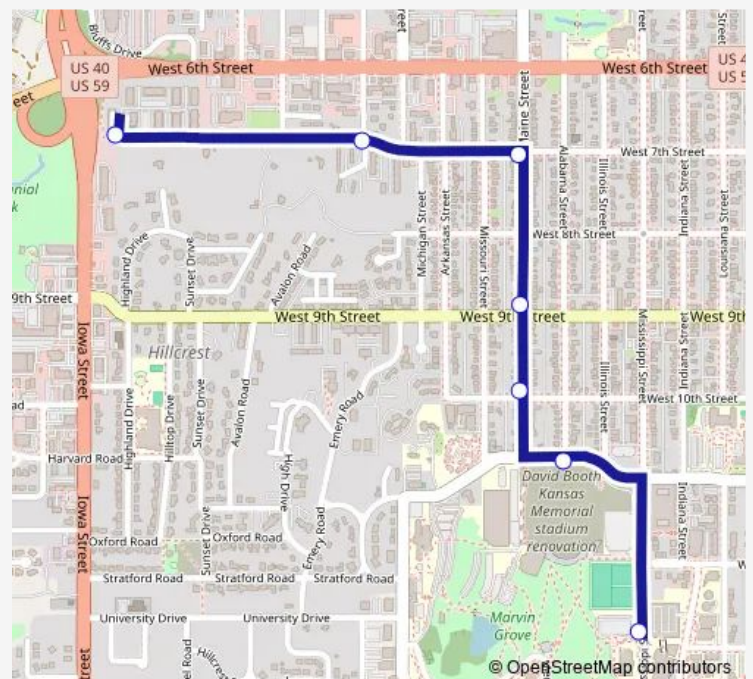

Bus 34 7th St / Ku

[Go to website](#)

Direction

342 - 7th @ Highpointe — 177 - Spencer Museum of Art

7 stops

[Open route schedule](#)

342 - 7th @ Highpointe

297 - 7th @ Michigan

295 - 7th @ Maine

303 - Maine @ 9th

412 - Maine @ 10th Sb

360 - Fambrough @ Alabama

177 - Spencer Museum of Art

Route schedule

342 - 7th @ Highpointe — 177 - Spencer Museum of Art

Monday 07:12-21:32

Tuesday 07:12-21:32

Wednesday 07:12-21:32

Thursday 07:12-21:32

Friday 07:12-21:32

Saturday —

Sunday —

Route info

Direction: 342 - 7th @ Highpointe

Stops: 7

Trip Duration: 0 hour 7 min

34 — 7th St / Ku

BusMaps

Direction

250 - Kansas Union North - Lower — 342 - 7th @ Highpointe

7 stops

[Open route schedule](#)