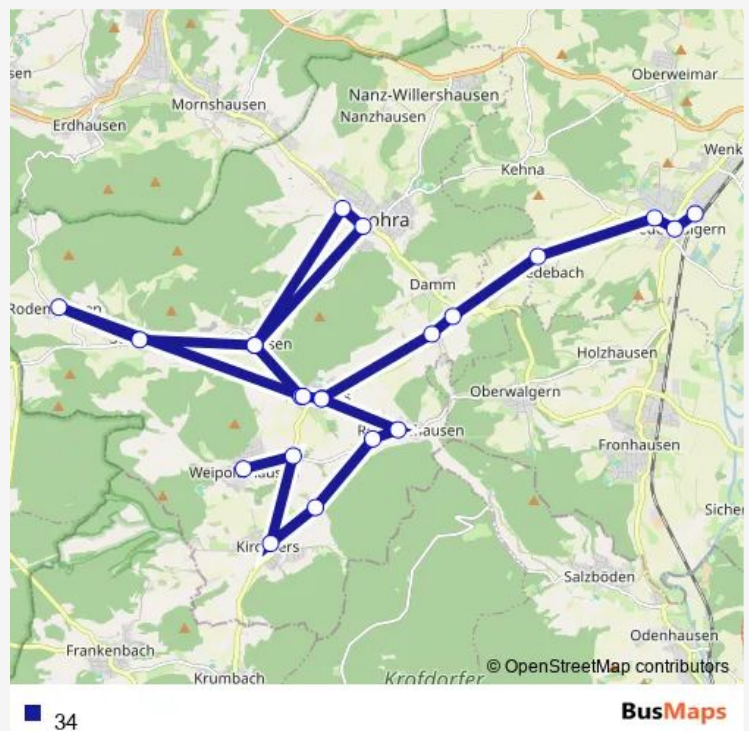

Wednesday 06:04-00:29⁺¹

Thursday 06:04-00:29⁺¹

Friday 06:04-00:29⁺¹

Saturday 08:13-00:29⁺¹

Sunday 08:13-20:13

Route info

Direction: Weimar-Niederwalgern Bahnhof

Stops: 21

Trip Duration: 0 hour 58 min

Direction

Lohra-Weipoltshausen Ortsmitte — Weimar-Niederwalgern Bahnhof

20 stops

[Open route schedule](#)

Lohra-Weipoltshausen Ortsmitte

Lohra-Weipoltshausen Mühlhausen

Lohra-Kirchvers Bornweg