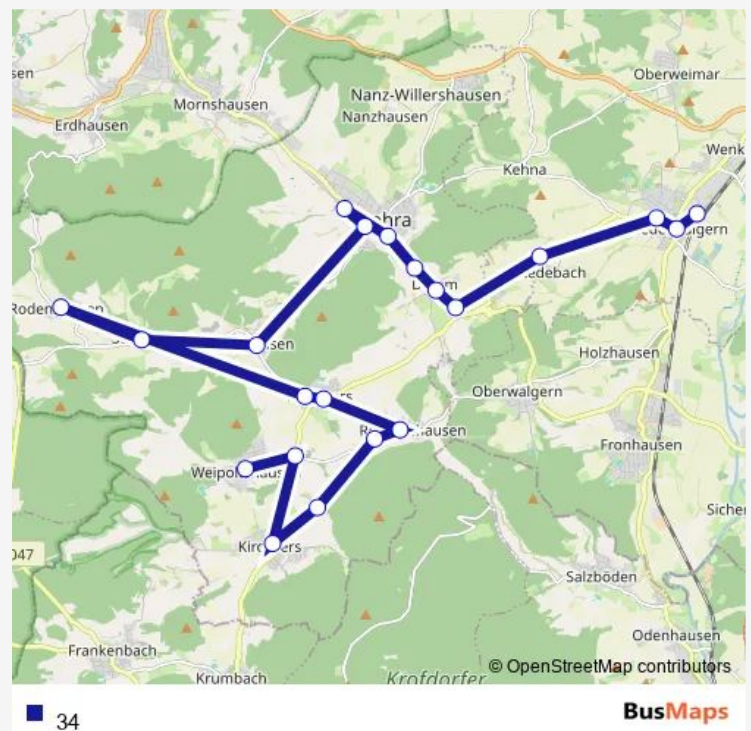

### Route info

Direction: Weimar-Niederwalgern Bahnhof

Stops: 21

Trip Duration: 0 hour 58 min