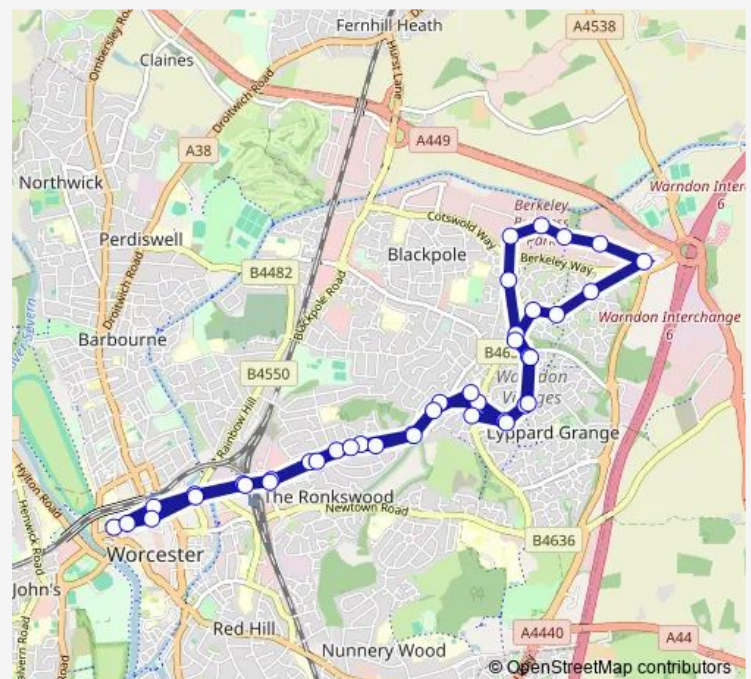

### Route schedule

Crowngate Bus Station — Crowngate Bus Station

Monday 05:35-19:10

Tuesday 05:35-19:10

Wednesday 05:35-19:10

Thursday 05:35-19:10

Friday 05:35-19:10

Saturday 07:10-19:10

### Route info

Direction: Crowngate Bus Station

Stops: 40

Trip Duration: 0 hour 40 min

34 — Worcester - Worcester

Dover Avenue

Tamworth Avenue

Saltwood Avenue