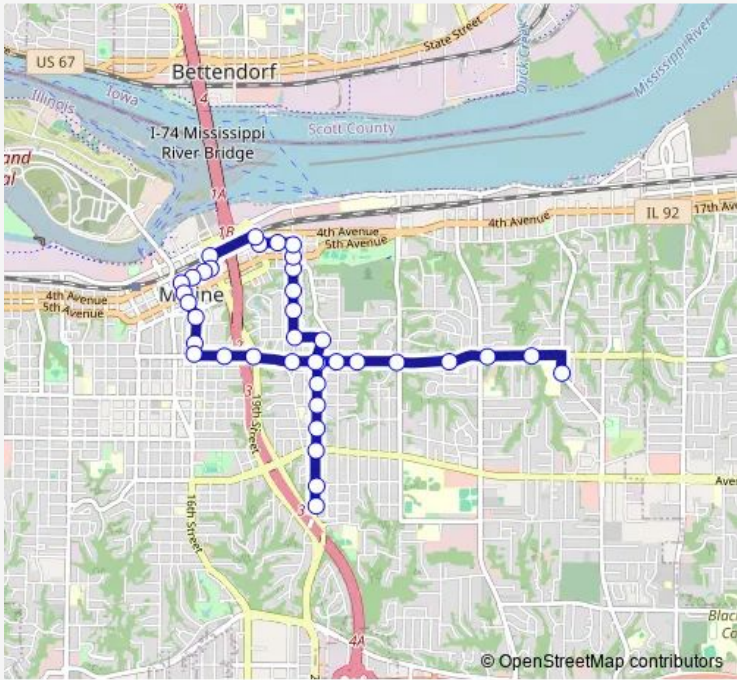

[Go to website](#)

Direction
 27 St & 25 Ave — Wilson Middle School
 38 stops
[Open route schedule](#)

- 27 St & 25 Ave
- 27 St & 24 Ave
- 27 St & Ave Cities
- 27 St & 18 Ave A
- 27 St & 16 Ave
- 27 St & 14 Ave
- 27 St & 12 Ave
- 27 St & 11 Ave B
- 25 St & 11 Ave B
- 25 St & 10 Ave
- 25 St & 9 Ave
- 25 St & 7 Ave
- 25 St & 6 Ave
- 25 St & 5 Ave
- 24 St & 5 Ave
- 23 St & 5 Ave
- 23 St & 4 Ave
- 19 St & 4 Ave
- Leclair Apts Shelter
- 18 St & 5 Ave
- 17 St & 5 Ave

Route schedule
 27 St & 25 Ave — Wilson Middle School

Monday	14:45
Tuesday	14:45
Wednesday	13:35
Thursday	14:45
Friday	14:45
Saturday	—
Sunday	—

Route info
 Direction: 27 St & 25 Ave
 Stops: 38
 Trip Duration: 0 hour 28 min

16 St & 5 Ave

16 St & 6 Ave

16 St & 7 Ave

Hillside Heights Shelter

16 St & 11 Ave

16 St & 12 Ave

18 St & 12 Ave

19 St & 12 Ave

The schedule is provided in the local timezone. Times with "(+1)" indicate departures on the next day.

PDF file created on 2024-12-21

2024 BusMaps.com - All Rights Reserved