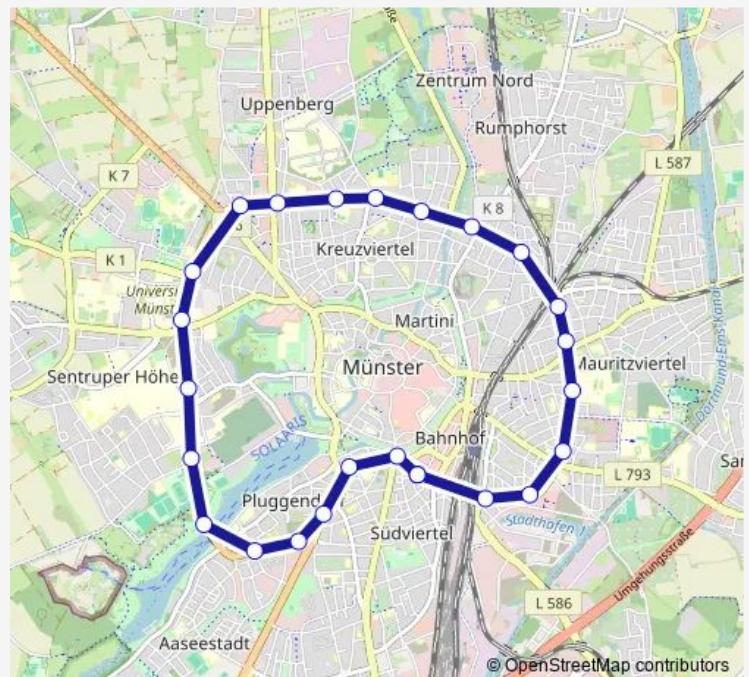

Bus 34 Hafenstr a e - Polizeipr asidium - Hafenstr a e

[Go to website](#)

Direction

M nster Hafenstr a e — M nster Hafenstr a e

25 stops

[Open route schedule](#)

- M nster Hafenstr a e
- M nster Ludgeriplatz Bstg C
- M nster St.-Antonius-Kirche Bstg B
- M nster Geiststra e Bstg A
- M nster Kolde-Ring / LVM Bstg C
- M nster Sperlichstra e
- M nster Torminbr ucke
- M nster Franz-Hitze-Haus Bstg C
- M nster Domagkstra e
- M nster P+R Coesfelder Kreuz Bstg C
- M nster (Westf), Henriette-Son-Stra e Bstg B
- M nster Orleans-Ring Bstg B
- M nster Dreifaltigkeitskirche Bstg B
- M nster Polizeipr asidium LWL-Klinik
- M nster Cheruskerring Bstg C
- M nster Langemarckstr. Bstg D
- M nster (Westf), Pumpenhaus/Lublinring Bstg A
- M nster Niedersachsenring
- M nster Villa ten Hompel
- M nster Hohenzollernring Finanzgericht Bstg D
- M nster St.Franziskus-Hospital

Route schedule

M nster Hafenstr a e — M nster Hafenstr a e

Monday	05:30-20:25
Tuesday	05:30-20:10
Wednesday	05:30-20:10
Thursday	05:30-20:10
Friday	05:30-20:25
Saturday	08:20-20:20
Sunday	08:25-20:25

Route info

Direction: M nster Hafenstr a e

Stops: 25

Trip Duration: 0 hour 42 min

Münster Hansa-Berufskolleg Bstg C

Münster Emdener Straße

Münster Hansaring Bstg D

Münster Hafenstraße

34 Bus time schedules and route maps are available in an offline PDF at busmaps.com. Use the busmaps.com website to see live bus times, train schedule or subway schedule, and step-by-step directions for all public transit in Muenster