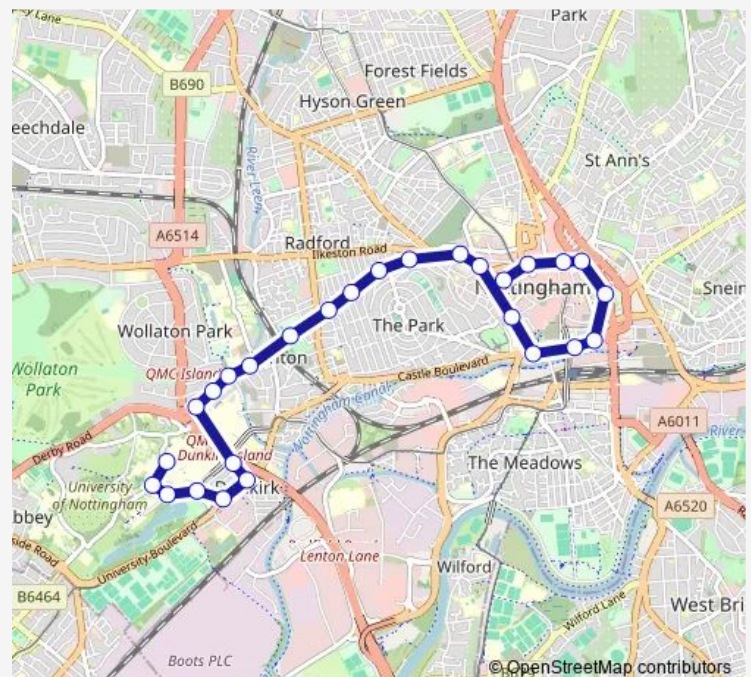

Seely Road

Harrington Drive

Savoy Cinema

Lenton Boulevard

Faraday Road

Hillside

QMC Main Entrance

Science Department

Sunday —

Route info

Direction: Broadmarsh

Stops: 18

Trip Duration: 0 hour 26 min

Direction

Science Department — Angel Row A3

27 stops

[Open route schedule](#)

Science Department

Portland Hill

East Drive

Arts Centre

Greenfield Street

Lace Street

University East Entrance

Angel Row A3

Direction

Canning Circus — Lace Street

14 stops

[Open route schedule](#)

Canning Circus

Seely Road

Harrington Drive