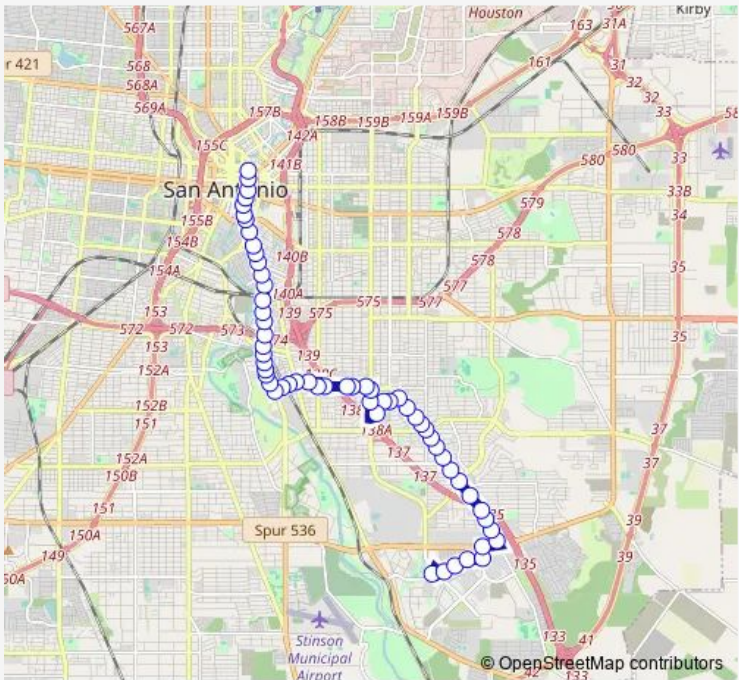

**Bus 34 South St Marys Frequent**

[Go to website](#)

**Direction**  
 Pecan & ST. Mary'S — Brooks Transit Center  
 58 stops  
[Open route schedule](#)

- Pecan & ST. Mary'S
- ST. Mary'S Between Travis & Houston
- ST Marys Bet. Market & Villita
- S. ST. Mary'S & King William
- S. ST. Mary'S & Alamo
- S. ST. Mary'S & Pereida
- S. ST. Mary'S & Fir
- S. ST. Mary'S & Barbe
- S. ST. Mary'S Opposite Biering
- S. ST. Mary'S Opposite Lotus
- S. ST. Mary'S & Mission Rd.
- Roosevelt opposite Grove
- Roosevelt & Highland
- Roosevelt at US 90 Underpass
- Roosevelt Opposite Mckinley
- Roosevelt & Mitchell
- Roosevelt & Benita
- ROOSEVELT & PALO BLANCO
- Roosevelt & Hansford
- Roosevelt Opposite Uvalde
- Vibrant Works

Route schedule  
 Pecan & ST. Mary'S — Brooks Transit Center

Monday	06:05-16:45
Tuesday	06:05-16:45
Wednesday	06:05-16:45
Thursday	06:05-16:45
Friday	06:05-16:45
Saturday	—
Sunday	—

Route info  
 Direction: Pecan & ST. Mary'S  
 Stops: 58  
 Trip Duration: 0 hour 55 min

34 — South St Marys Frequent **BusMaps**

Eads & Roosevelt

Vibrant Works @ Eads

Eads & Naylor

Eads & S. Presa

Halliday & Devoto

Halliday & S. Hackberry

Fair Ave. IN Front OF 330