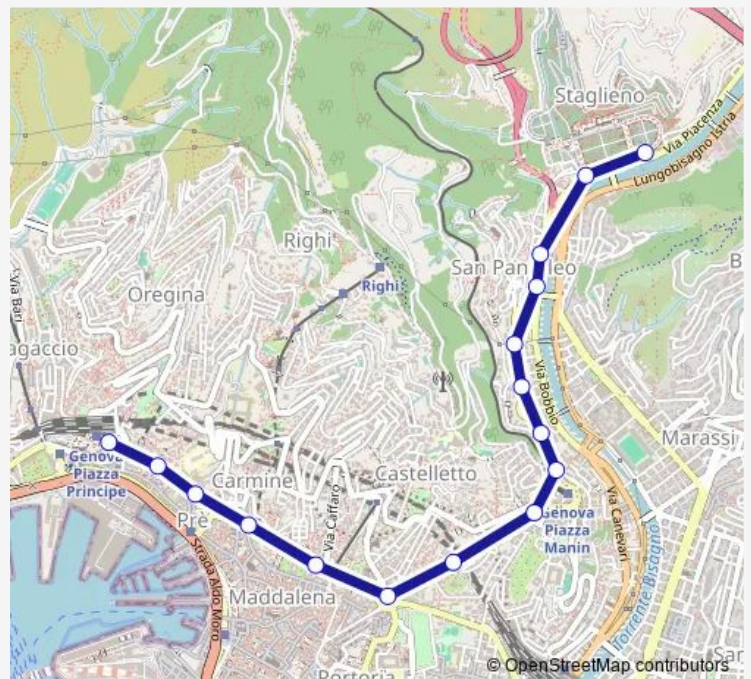

Monday 20:52

Tuesday 20:52

Wednesday 20:52

Thursday 20:52

Friday 20:52

Saturday 20:52

Sunday 20:52

Route info

Direction:

Stops: 0

Trip Duration: – min

■ 34 — P.le Resasco (Staglieno)-Manin-L.go Zecca-Principe

Direction

Resasco/Capolinea — Principe FS/Capolinea

16 stops

[Open route schedule](#)

Sunday 05:15-20:40

Route info

Direction: Resasco/Capolinea

Stops: 16

Trip Duration: 0 hour 15 min

Direction

undefined — undefined

0 stops

Route info

Direction:

Stops: 0

Trip Duration: – min

34 Bus time schedules and route maps are available in an offline PDF at busmaps.com. Use the busmaps.com website to see live bus times, train schedule or subway schedule, and step-by-step directions for all public transit in Genoa