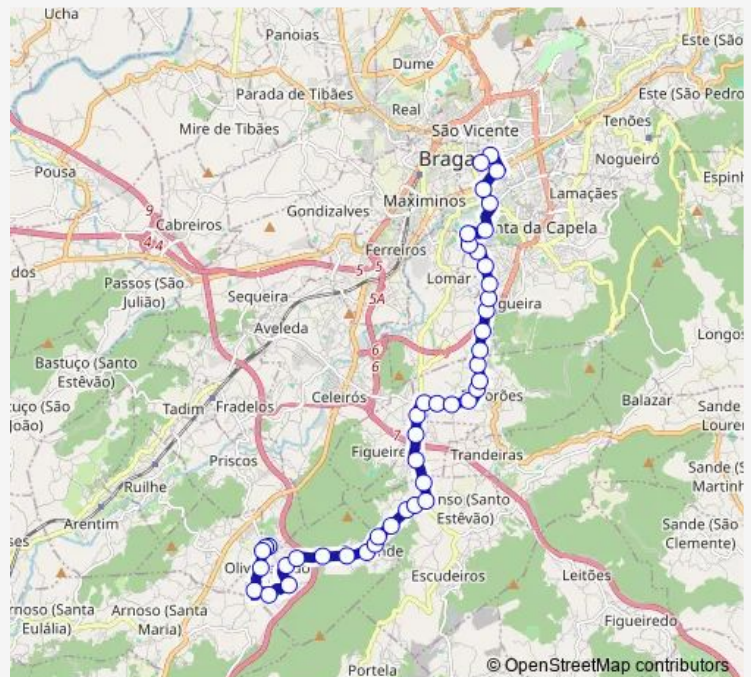

Estrada II (Posto Médico)

Estrada I

Pinheiro Bicho IV (Lamas)

Route schedule

Outeiro li — Raio (Novais E Sousa)

Monday 14:25

Tuesday 14:25

Wednesday 14:25

Thursday 14:25

Friday 14:25

Saturday —

Sunday —

Route info

Direction: Outeiro li

Stops: 44

Trip Duration: 0 hour 35 min