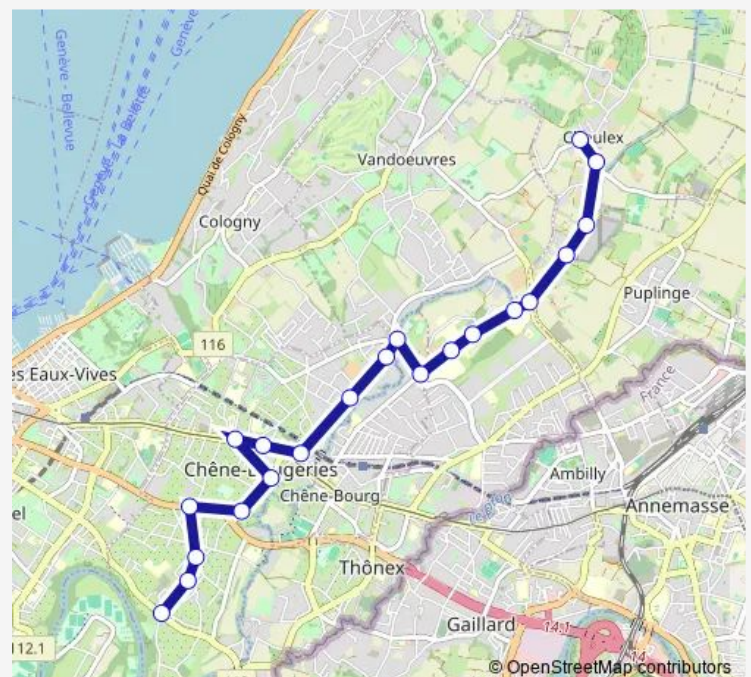

### Route schedule

Chêne-Bougeries, Conches place — Choulex, village

Monday 05:53-22:53

Tuesday 05:53-22:53

Wednesday 05:53-22:53

Thursday 05:53-22:53

Friday —

Saturday —

### Route info

Direction: Chêne-Bougeries, Conches place

Stops: 21

Trip Duration: 0 hour 28 min

**Direction**

Choulex, village — Chêne-Bougeries, Conches place

21 stops

[Open route schedule](#)