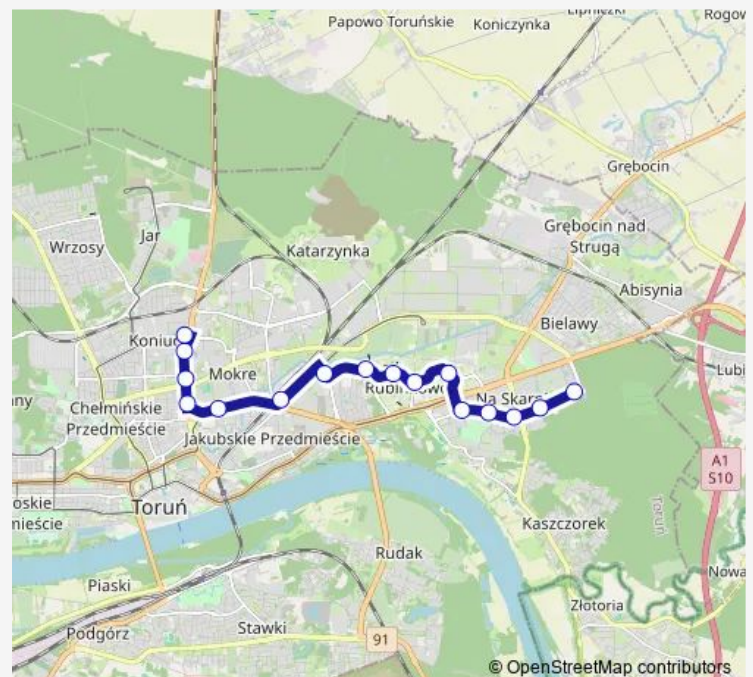

Dworzec Wschodni 03

Świętopełka 02

Kościuszki 02

Szczanieckiego 02

Kozacka 02

Wielki Rów 03

Route schedule

Olimpijska P&R 01 — Wielki Rów 03

Monday 07:50-23:00

Tuesday 07:50-23:00

Wednesday 07:50-23:00

Thursday 07:50-23:00

Friday 07:50-23:00

Saturday 07:50-23:00

Sunday 07:50-23:00

Route info

Direction: Olimpijska P&R 01

Stops: 16

Trip Duration: 0 hour 25 min

34 — Olimpijska P&R -> Wielki Rów-34

34 Bus time schedules and route maps are available in an offline PDF at busmaps.com. Use the busmaps.com website to see live bus times, train schedule or subway schedule, and step-by-step directions for all public transit in Lysomice