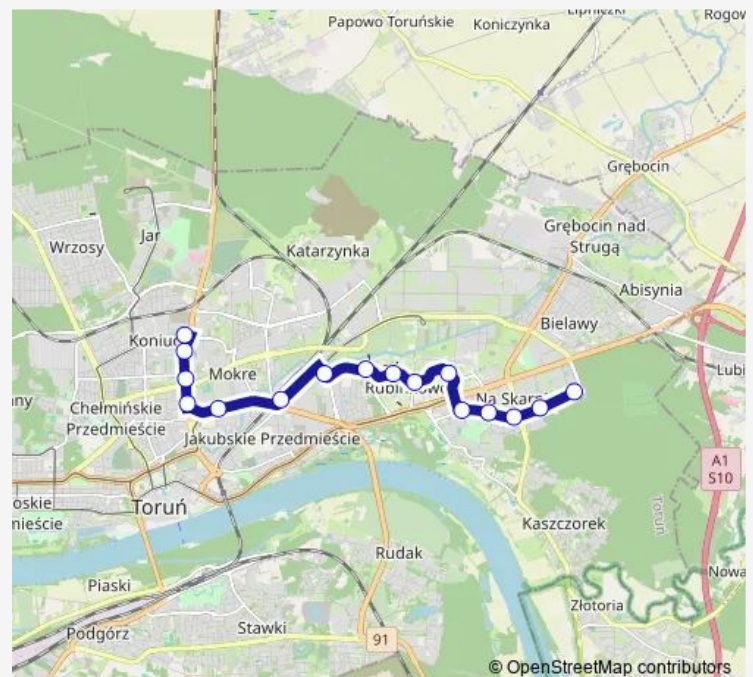

### Route schedule

Olimpijska P&R 01 — Wielki Rów 03

Monday 07:50-23:00

Tuesday 07:50-23:00

Wednesday 07:50-23:00

Thursday 07:50-23:00

Friday 07:50-23:00

Saturday 07:50-23:00

### Route info

Direction: Olimpijska P&R 01

Stops: 16

Trip Duration: 0 hour 25 min

34 — Olimpijska P&R -> Wielki Rów-34

34 Bus time schedules and route maps are available in an offline PDF at [busmaps.com](https://busmaps.com). Use the [busmaps.com](https://busmaps.com) website to see live bus times, train schedule or subway schedule, and step-by-step directions for all public transit in Lysomice