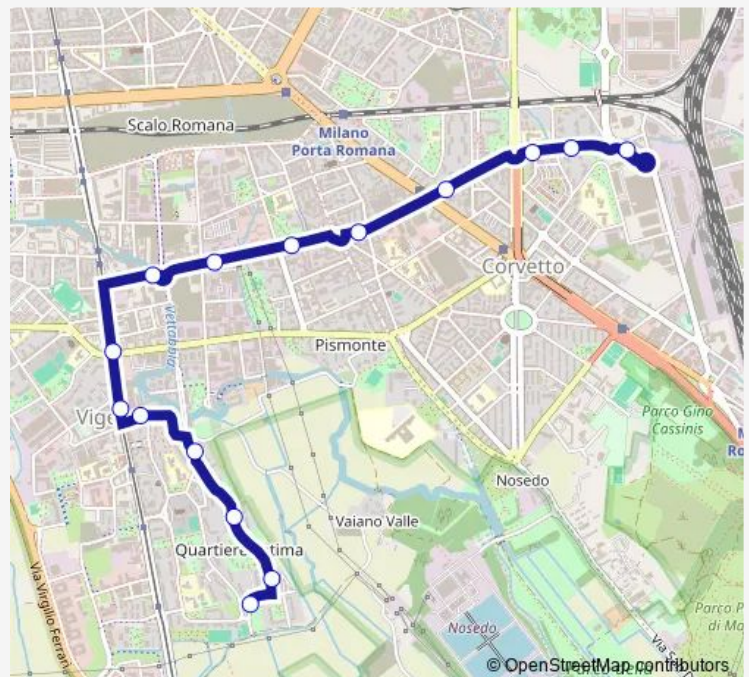

### Direction

q.re fatima — via toffetti

15 stops

[Open route schedule](#)

q.re fatima

via bottoni, 17/33

via bottoni, 17/11

via wolf ferrari

### Route schedule

q.re fatima — via toffetti

Monday 06:19-21:40

Tuesday 06:19-21:40

Wednesday 06:19-21:40

Thursday 06:19-21:40

Friday 06:19-21:40

Saturday 06:19-21:39

### Route info

Direction: q.re fatima

Stops: 15

Trip Duration: 0 hour 18 min

■ 34 — q.re fatima - toffetti

## Route schedule

via toffetti — q.re fatima

Monday 06:00-21:20

Tuesday 06:00-21:20

Wednesday 06:00-21:20

Thursday 06:00-21:20

Friday 06:00-21:20

Saturday 06:00-21:20