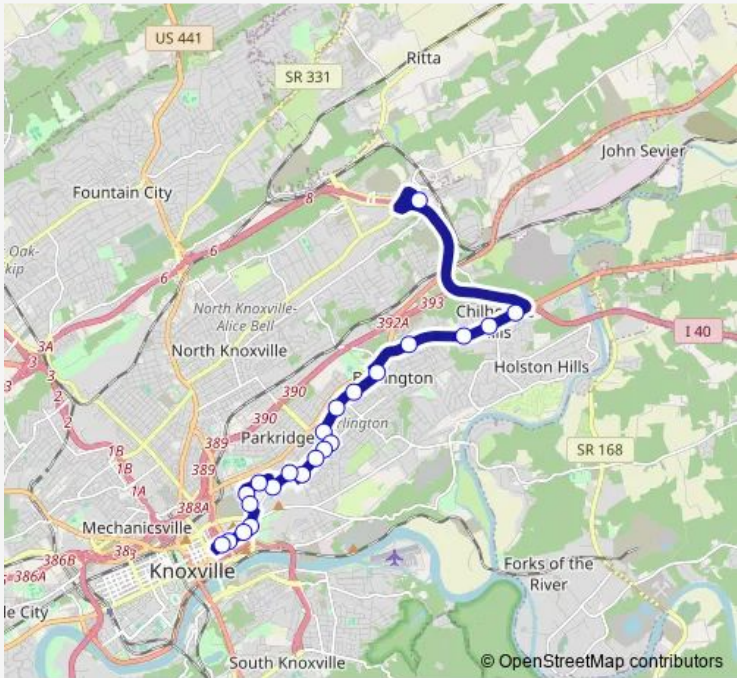

Bus 34 34 Burlington Shopper

[Go to website](#)

Direction
 Walmart — Knoxville Station Bay D
 22 stops
[Open route schedule](#)

- Walmart
- Asheville Hwy WB before Nokomis Dr
- Asheville Hwy WB after Chilhowee Dr
- Asheville Hwy WB after Carta Rd
- Asheville Hwy WB before Park St
- Kirkwood St. Superstop
- MLK WB and Beaman St
- MLK WB and Beal Bourne Street
- MLK WB and Harrison St
- Wilson Ave WB after Harrison St
- Willson Ave WB and Cherry St
- Willson Ave WB and Chestnut St
- Kenner Ave WB before Mcconnell St
- MLK WB and Mccalla Ave
- MLK WB and Cruze St
- Mccalla Ave WB after Bertrand St
- Change Center SB on Harriet Tubman
- Family Justice Center
- Hill Ave SB and Regency Square
- Howard Baker Jr Ave WB after Hill Ave
- Knoxville Coliseum Parking Garage Wb

Route schedule
 Walmart — Knoxville Station Bay D

Monday	05:25-22:55
Tuesday	05:25-22:55
Wednesday	05:25-22:55
Thursday	05:25-22:55
Friday	05:25-22:55
Saturday	06:55-22:55
Sunday	08:25-19:55

Route info
 Direction: Walmart
 Stops: 22
 Trip Duration: 0 hour 40 min

34 — 34 Burlington Shopper **BusMaps**

Direction

Knoxville Station Bay D — Walmart

22 stops

[Open route schedule](#)

Knoxville Station Bay D

Civic Coliseum Entrance on Howard Baker Jr Ave Eb

Howard Baker Jr Av EB before Hill Ave

Wednesday 06:15-23:15

Thursday 06:15-23:15

Friday 06:15-23:15

Saturday 07:15-23:15

Sunday 08:15-20:15

Route info

Direction: Knoxville Station Bay D

Stops: 22