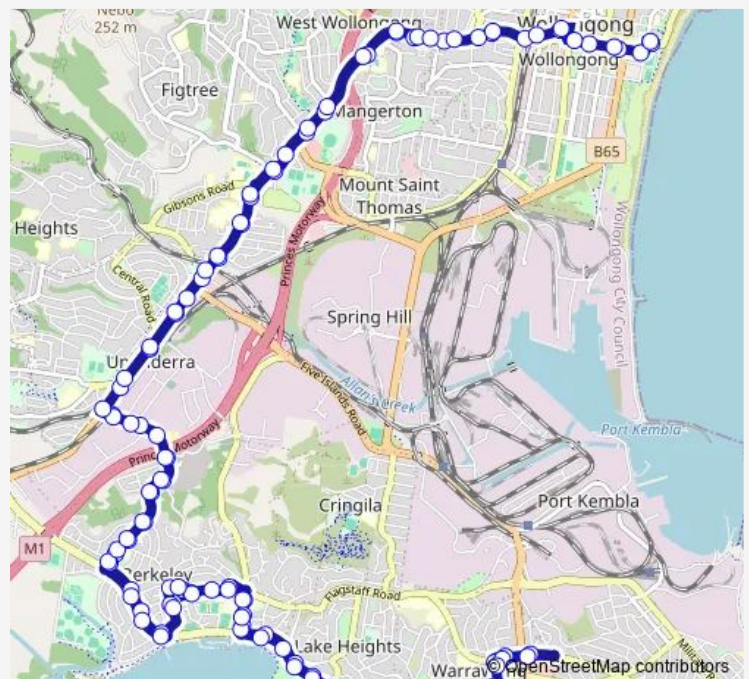

Thursday —

Friday —

Saturday —

Sunday 08:55

Route info

Direction: Princes Hwy Opp Victoria St

Stops: 95

Trip Duration: 1 hour 6 min