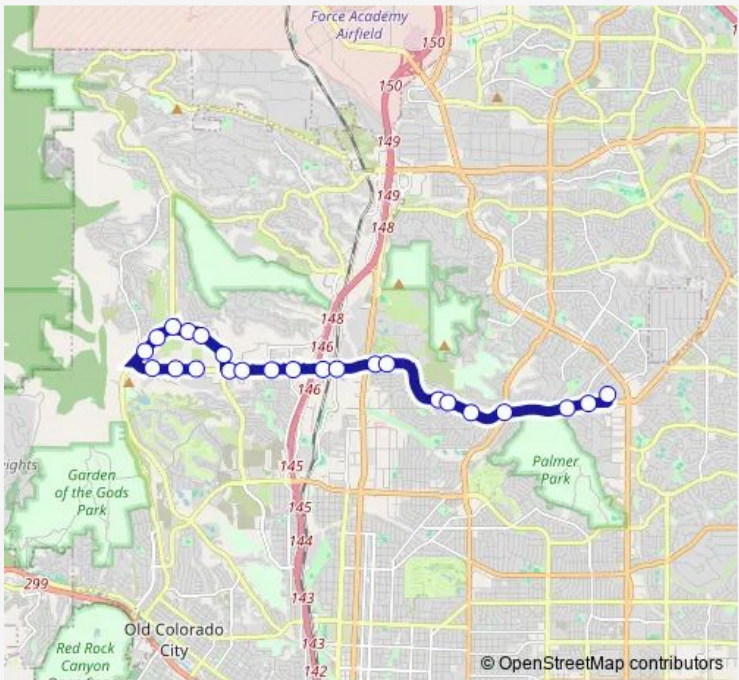

Bus 34 GOG/Austin Bluffs Pkwy

[Go to website](#)

Direction
 1675 Garden of the Gods — Morning Sun
 24 stops
[Open route schedule](#)

- 1675 Garden of the Gods
- 1900 Garden of the Gods
- 2150 Garden of the Gods
- 30th/Flying W Ranch
- 30th/Centauri
- 30th/Centennial
- 5050 Centennial
- Centennial/List
- 4710 Centennial
- GoG/Centennial
- GoG/Forrest Hill
- GoG/Forge
- GoG/Chestnut
- GoG/Northpark
- GoG/Mark Dabling
- Austin Bluffs/Nevada
- Austin Bluffs/Mallow
- Austin Bluffs/Regent
- Uccs Austin Bluffs/Meadow Lane
- 1837 Austin Bluffs
- Austin Bluffs/Union Eb

Route schedule
 1675 Garden of the Gods — Morning Sun

Monday	05:42-21:42
Tuesday	05:42-21:42
Wednesday	05:42-21:42
Thursday	05:42-21:42
Friday	05:42-21:42
Saturday	07:40-18:40
Sunday	08:40-17:40

Route info
 Direction: 1675 Garden of the Gods
 Stops: 24
 Trip Duration: 0 hour 26 min

34 — GOG/Austin Bluffs Pkwy BusMaps

Austin Bluffs/Goldenrod

Austin Bluffs/American

Morning Sun

Direction

Morning Sun — 1675 GoG/El Paso County Offices

23 stops

[Open route schedule](#)