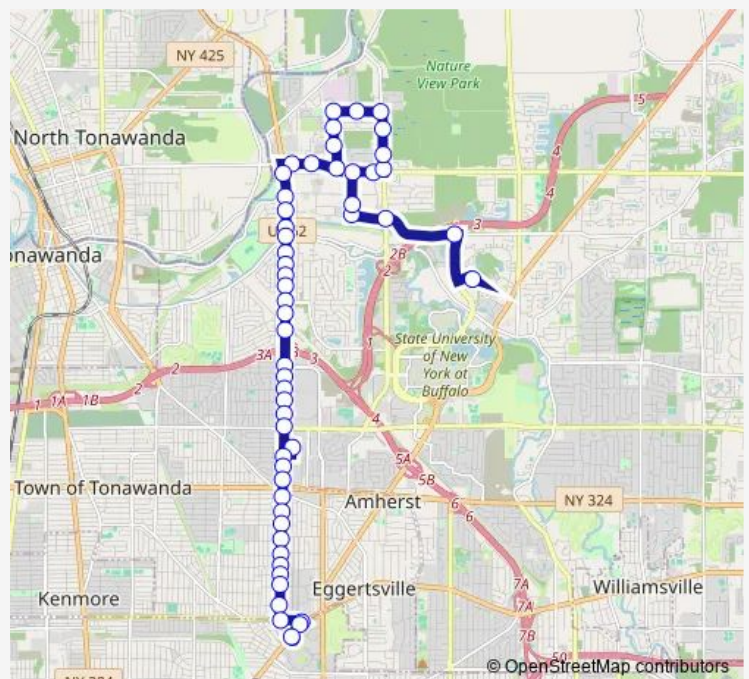

Niagara Falls Boulevard Romney Road

Route schedule

Main Street University Station Stat — Bailey Avenue Amherst Development P

Monday 06:00-15:00

Tuesday 06:00-15:00

Wednesday 06:00-15:00

Thursday 06:00-15:00

Friday 06:00-15:00

Saturday 12:25-21:30

Sunday 10:40-17:20

Route info

Direction: Main Street University Station Stat

Stops: 27

Trip Duration: 0 hour 24 min

■ 34 — 34 - Niagara Falls Blvd.

Niagara Falls Boulevard Plaza 2 Nor

Niagara Falls Boulevard Ridge Lea R

Ridge Lea Road North Bailey Avenue

Bailey Avenue Ridge Lea Rd South Fa

Ridge Lea Road Romney Road East

Bailey Avenue Amherst Development P

Direction

Bailey Avenue Amherst Development P — Main Street University Station Stat

27 stops

[Open route schedule](#)

Bailey Avenue Amherst Development P

Ridge Lea Road 6000 Amherst Dev. Pa

Ridge Lea Road 4248 Amherst Comm. P