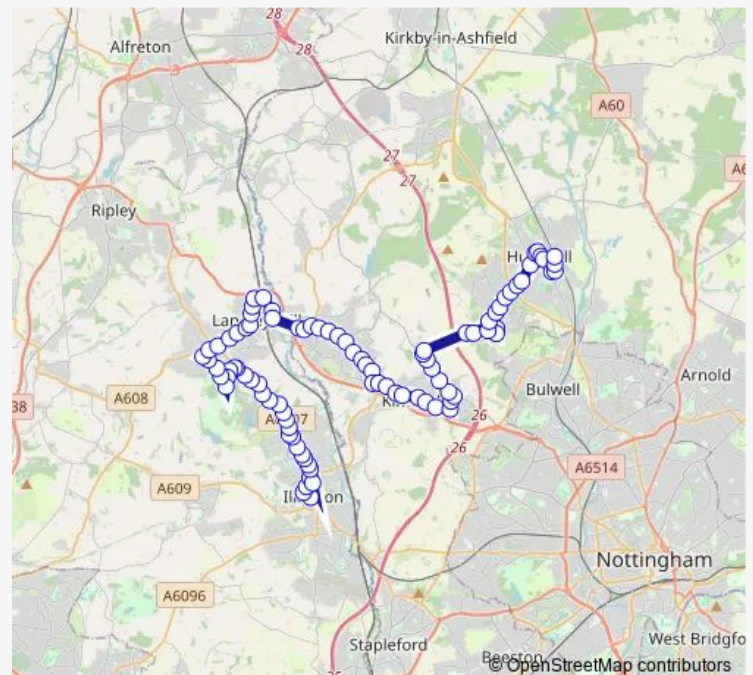

Thursday 05:55-23:52

Friday 05:55-23:52

Saturday 05:55-23:52

Sunday 07:55-23:52

Route info

Direction: Market Place

Stops: 92

Trip Duration: 1 hour 23 min

34 — Hucknall - Eastwood - Heanor - Ilkeston

Breach Road

Queens Head

Sunningdale Avenue Middle

Buxton Avenue

Frederick Avenue

Roper Avenue Shops

Coppice Primary School

Delves Court

Mayfield Avenue

Sports Ground

Market Place

Watson Avenue

Marshall Street

Trentbarton Garage

Bailey Brook Drive