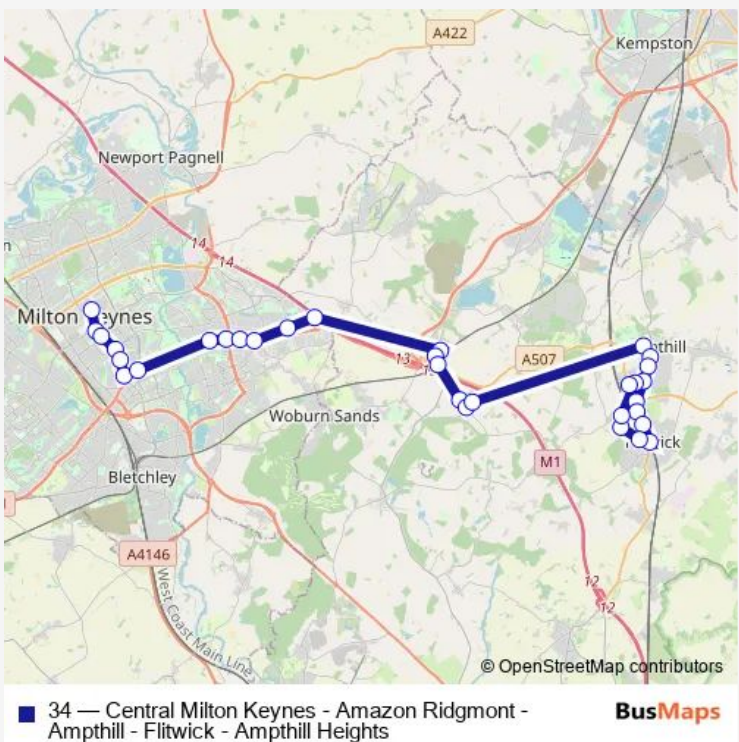

**Bus 34 Central Milton Keynes - Amazon Ridgmont - Ampthill
- Flitwick - Ampthill Heights**

[Go to website](#)

Direction
The Point — Wagstaff Way
32 stops
[Open route schedule](#)

- The Point
- South Saxon Roundabout South
- Jubilee Wood School
- Eaglestone Roundabout South
- Golden Drive
- Coffee Hall Roundabout North
- Milton Keynes Hospital
- Leominster Gate
- Brinklow Roundabout West
- Lasborough Road
- Kingston Roundabout West
- Fen Street
- Amazon
- Amazon Rear Entrance
- Amazon Distribution Centre
- Ridgmont Railway Station
- Lydds Hill
- Station Road
- Rose and Crown
- Alameda Road
- Alameda Walk

Route schedule
The Point — Wagstaff Way

Monday	05:50-18:40
Tuesday	05:50-18:40
Wednesday	05:50-18:40
Thursday	05:50-18:40
Friday	05:50-18:40
Saturday	05:50-18:40
Sunday	—

Route info
Direction: The Point
Stops: 32
Trip Duration: 0 hour 57 min

Route schedule

Wagstaff Way — The Point

Monday 04:59-17:38

Tuesday 04:59-17:38

Wednesday 04:59-17:38

Thursday 04:59-17:38

Friday 04:59-17:38

Saturday 04:59-17:38

Sunday —

Route info

Direction: Wagstaff Way

Stops: 32

Trip Duration: 0 hour 57 min

Milton Keynes Hospital

Coffee Hall Roundabout North

Golden Drive