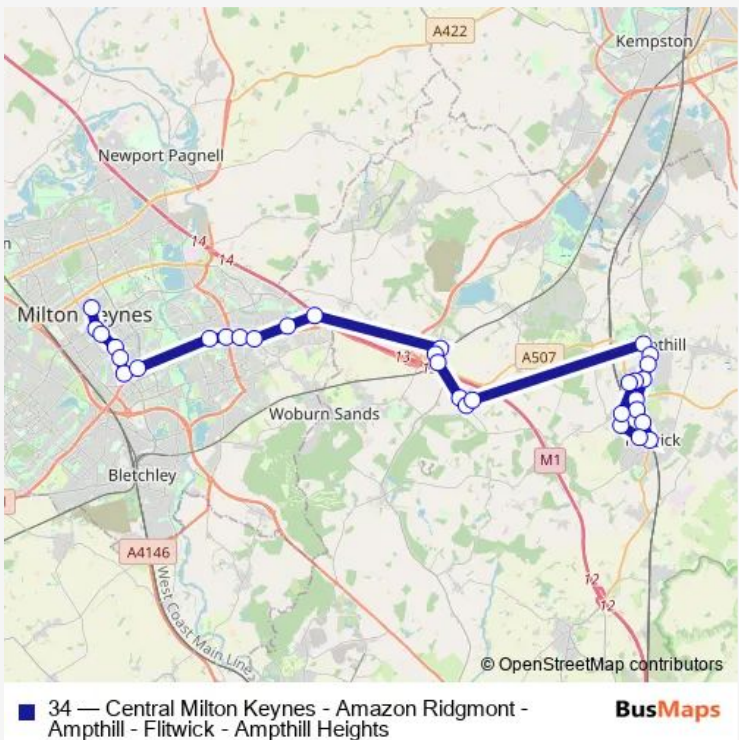

**Bus 34 Central Milton Keynes - Amazon Ridgmont - Ampthill
- Flitwick - Ampthill Heights**

[Go to website](#)

Direction
The Point — Wagstaff Way
32 stops
[Open route schedule](#)

- The Point
- South Saxon Roundabout South
- Jubilee Wood School
- Eaglestone Roundabout South
- Golden Drive
- Coffee Hall Roundabout North
- Milton Keynes Hospital
- Leominster Gate
- Brinklow Roundabout West
- Lasborough Road
- Kingston Roundabout West
- Fen Street
- Amazon
- Amazon Rear Entrance
- Amazon Distribution Centre
- Ridgmont Railway Station
- Lydds Hill
- Station Road
- Rose and Crown
- Alameda Road
- Alameda Walk

Route schedule
The Point — Wagstaff Way

Monday	05:50-18:40
Tuesday	05:50-18:40
Wednesday	05:50-18:40
Thursday	05:50-18:40
Friday	05:50-18:40
Saturday	05:50-18:40
Sunday	—

Route info
Direction: The Point
Stops: 32
Trip Duration: 0 hour 57 min

Route schedule

Wagstaff Way — The Point

Monday 04:59-17:38

Tuesday 04:59-17:38

Wednesday 04:59-17:38

Thursday 04:59-17:38

Friday 04:59-17:38

Saturday 04:59-17:38

Sunday —

Route info

Direction: Wagstaff Way

Stops: 32

Trip Duration: 0 hour 57 min

Milton Keynes Hospital

Coffee Hall Roundabout North

Golden Drive