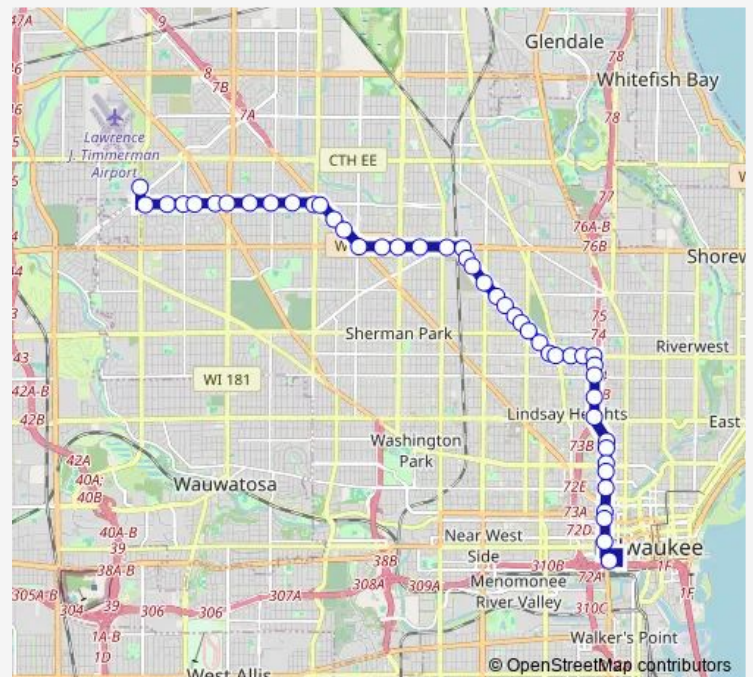

Locust & Hopkins

Hopkins & Chambers

Hopkins & Burleigh

Route schedule

Clybourn & N5 — N92 & Grantosa

Monday	04:38-00:29 ⁺¹
Tuesday	04:38-00:29 ⁺¹
Wednesday	04:38-00:45 ⁺¹
Thursday	04:38-00:29 ⁺¹
Friday	04:38-00:29 ⁺¹
Saturday	04:59-00:23 ⁺¹
Sunday	05:13-00:45 ⁺¹

Route info

Direction: Clybourn & N5

Stops: 49

Trip Duration: 0 hour 39 min

■ 34 — Hopkins - Congress

Hopkins & N21

Hopkins & N23

Hopkins & Townsend

Hopkins & N27

Hopkins & Vienna

Hopkins & Melvina

N31 & Capitol

Capitol & N35

Capitol & N39

Capitol & Sherman

Capitol & N47

Trip Duration: 0 hour 39 min

Hopkins & N22

Hopkins & N21

Hopkins & Burleigh

Hopkins & Chambers

Hopkins & Locust

Locust & Teutonia

Locust & N12