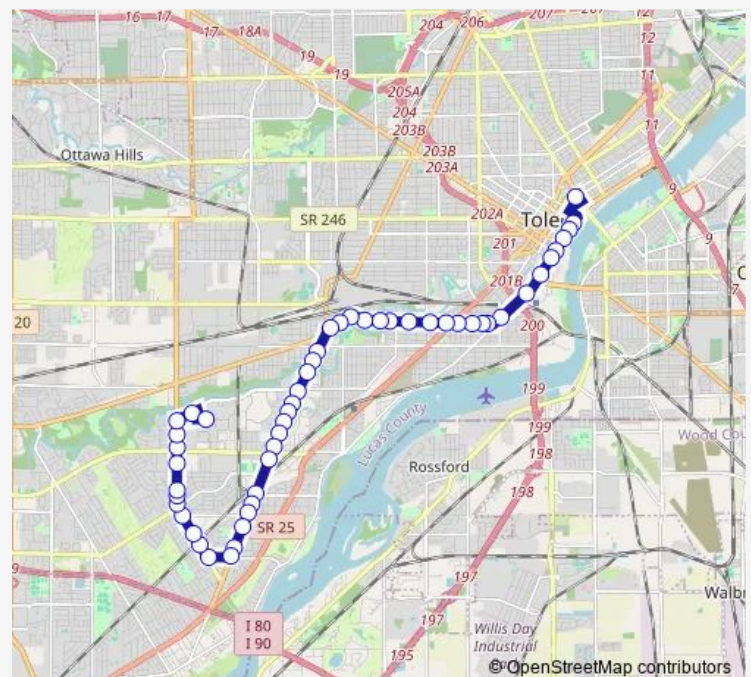

Western & Champion Ne

Airport & Emery Ne

Airport & Shasta Ne

Route schedule

Huron & Cherry (HUB Side) — Utmc Campus

Monday 06:00-22:00

Tuesday 06:00-22:00

Wednesday 06:00-22:00

Thursday 06:00-22:00

Friday 06:00-22:00

Saturday 07:30-19:30

Sunday 07:30-18:00

Route info

Direction: Huron & Cherry (HUB Side)

Stops: 51

Trip Duration: 0 hour 40 min

34 — Detour Utmc Via Western/Detroit/Byrne

Airport & Detroit Ne

Detroit & South Sw

Detroit & Glencove Nw

Detroit & Kennison Nw

Detroit & Arlington Nw

Detroit & Garden Lake Pkwy Nw

Detroit & Nieson Sw

Detroit & Aberdeen Nw

Detroit & Aberdeen Sw

Detroit & Glendale Nw

Detroit & Loague Nw

Detroit & Sherwood Nw

Detroit & Stamford Nw

Detroit & Tully Nw

Detroit & Bradford Nw