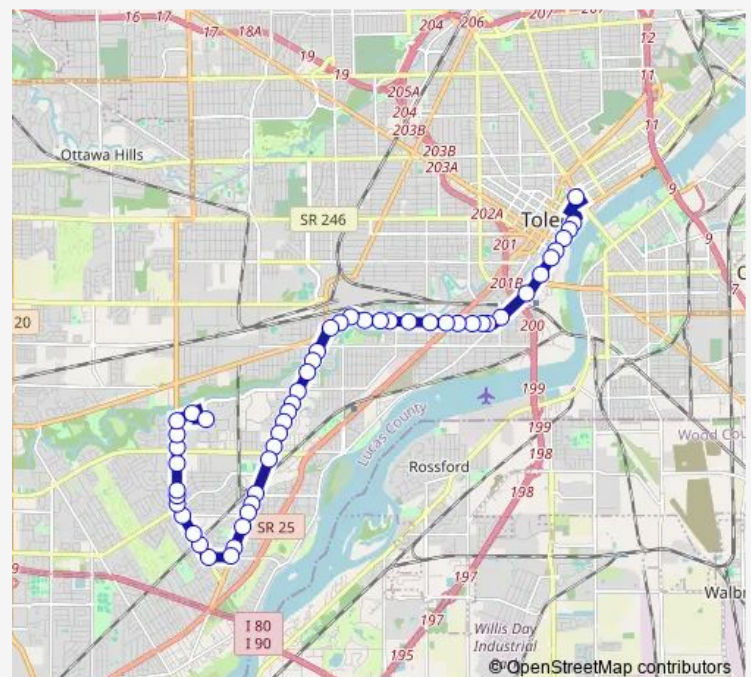

### Direction

Utmc Campus — Huron & Orange NE (APT Side)

33 stops

[Open route schedule](#)

Utmc Campus

Utmc George Issac

W. Medical Loop & Dana S

Utmc Dana Cancer Center

### Route schedule

Utmc Campus — Huron & Orange NE (APT Side)

Monday 05:10-21:10

Tuesday 05:10-21:10

Wednesday 05:10-21:10

Thursday 05:10-21:10

Friday 05:10-21:10

Saturday 06:40-18:40

### Route info

Direction: Utmc Campus

Stops: 33

Trip Duration: 0 hour 35 min

34 — Detour Utmc Via Western/Detroit/Byrne

Western & Hawley Sw

Western & Miller Sw

Western & Mozart Sw

## Route info

Direction: Huron &amp; Orange NE (APT Side)

Stops: 51

Trip Duration: 0 hour 40 min

Detroit & Arlington Nw

Detroit & Garden Lake Pkwy Nw

Detroit & Nieson Sw

Detroit & Aberdeen Nw