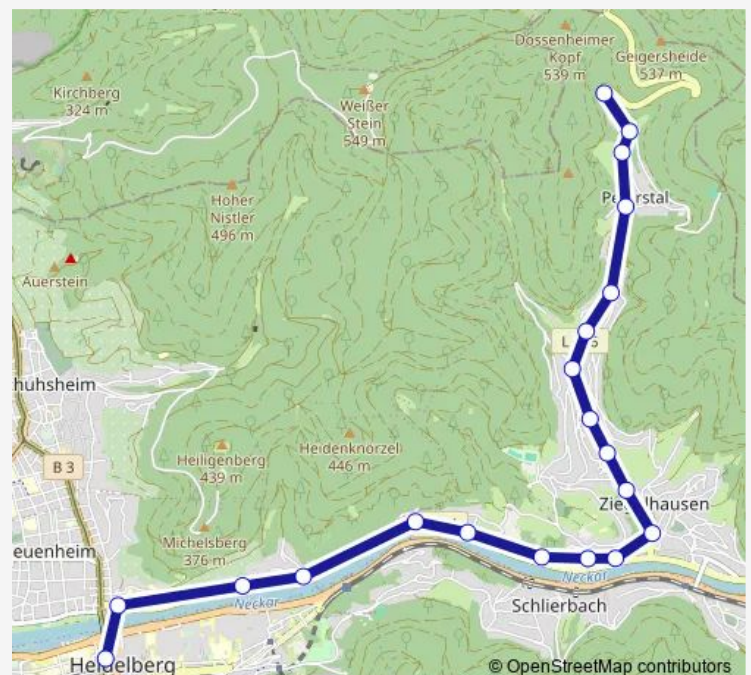

Schweizertalstraße

Löwen

Grüner Baum

Peterstaler Straße

Kreuzgrundweg

Fürstendamm

Mühdamm

Steinbacher Tal

Neckarschule

Neuer Weg

Neckarhelle

Stiftsmühle

Stift Neuburg

Haarlaß

Hirschgasse

Alte Brücke Nord

Sunday

—

Route info

Direction: Wendestelle Hbw

Stops: 20

Trip Duration: 0 hour 24 min

34 Bus time schedules and route maps are available in an offline PDF at busmaps.com. Use the busmaps.com website to see live bus times, train schedule or subway schedule, and step-by-step directions for all public transit in Heidelberg