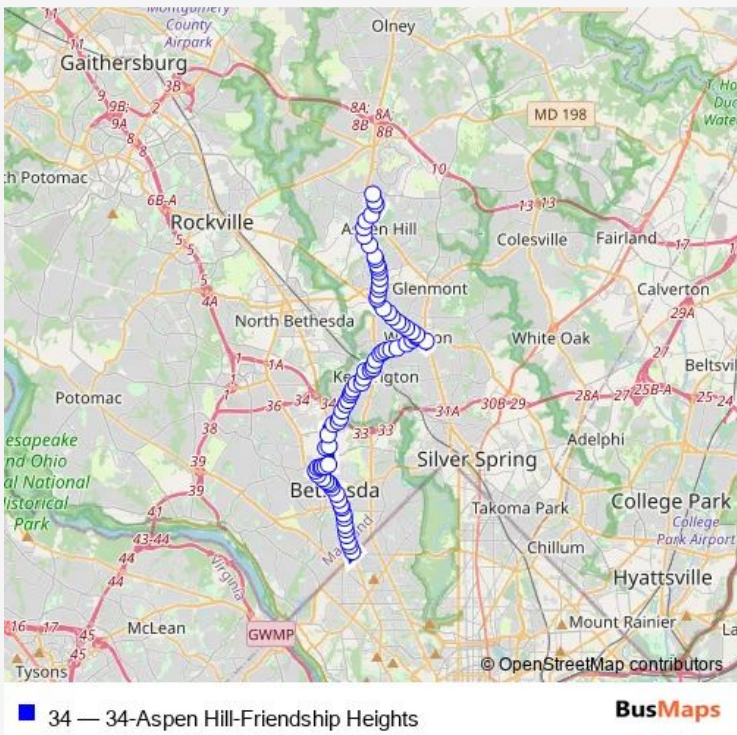

Bus 34 34-Aspen Hill-Friendship Heights

[Go to website](#)

Direction
 Wheaton Station & BAY F — Friendship Heights Station & BAY F

52 stops

[Open route schedule](#)

- Wheaton Station & BAY F
- University W Blvd & East Ave
- University W Blvd & Midvale Rd
- University W Blvd & Valleyview Ave
- University W Blvd & Hillsdale Dr
- University W Blvd & Hobson St
- University W Blvd & @3333
- University W Blvd & Madison St
- University W Blvd & Decatur Ave
- University W Blvd & Perry Ave
- University W Blvd & Connecticut Ave
- Connecticut AVE & Plyers Mill Rd
- Connecticut AVE & Howard Ave
- Knowles AVE & Detrick Ave
- Summit AVE & Warner St
- Summit AVE & Prospect St
- Summit AVE & Cedar Ln
- Cedar LN & Dresden St
- Cedar LN & Everett St
- Cedar LN & Franklin St
- Cedar LN & Glenrose St

Route schedule
 Wheaton Station & BAY F — Friendship Heights Station & BAY F

Monday	05:00-00:05 ⁺¹
Tuesday	05:00-00:05 ⁺¹
Wednesday	05:00-00:05 ⁺¹
Thursday	05:00-00:05 ⁺¹
Friday	05:00-00:05 ⁺¹
Saturday	05:50-24:00
Sunday	05:50-24:00

Route info

Direction: Wheaton Station & BAY F

Stops: 52

Trip Duration: 0 hour 34 min

Cedar LN & Saul Rd

Cedar LN & Delmont Ln

Cedar LN & Parkwood Dr

Cedar LN & Parkhill Dr

Wisconsin AVE & Miller Ave

Wisconsin AVE & Stanford St

Wisconsin AVE & Nottingham Dr

Wisconsin AVE & Norwood Dr

Wisconsin AVE & Chevy Chase Blvd

Wisconsin AVE & Langdrum Ln

Wisconsin AVE & Drummond Ave

Wisconsin AVE & Dorset Ave