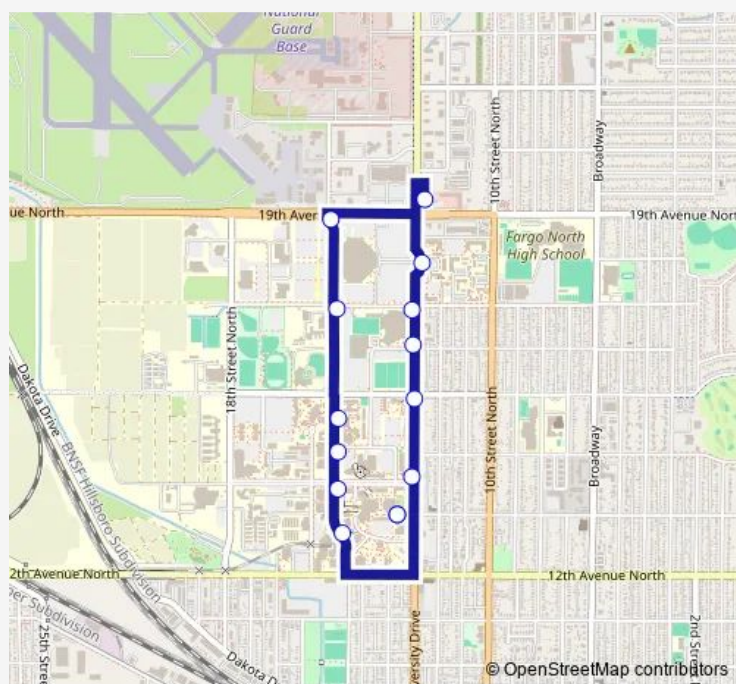

Albrecht Blvd & 14th/15th Ave N (Midblock East)

Albrecht Blvd & 17th Ave N (Corner Se)

16th St N & 19th Ave N (Corner Se)

University Dr N & Casey's (Main Entrance)

Shelter 256 (Niskanen)

Shelter 217 (Shac)

University Dr N & 16th Ave N (Corner Nw)

Shelter 225 (Bison Court)

Shelter 205 (Centennial Blvd)

Shelter 220 (Ndsu Transit Hub)

Route schedule

Shelter 220 (Ndsu Transit Hub) — Shelter 220 (Ndsu Transit Hub)

Monday 07:44-16:24

Tuesday 07:44-16:24

Wednesday 07:44-16:24

Thursday 07:44-16:24

Friday 07:44-16:24

Saturday —

Sunday —

Route info

Direction: Shelter 220 (Ndsu Transit Hub)

Stops: 14

Trip Duration: 0 hour 16 min

34 Bus time schedules and route maps are available in an offline PDF at busmaps.com. Use the busmaps.com website to see live bus times, train schedule or subway schedule, and step-by-step directions for all public transit in Fargo