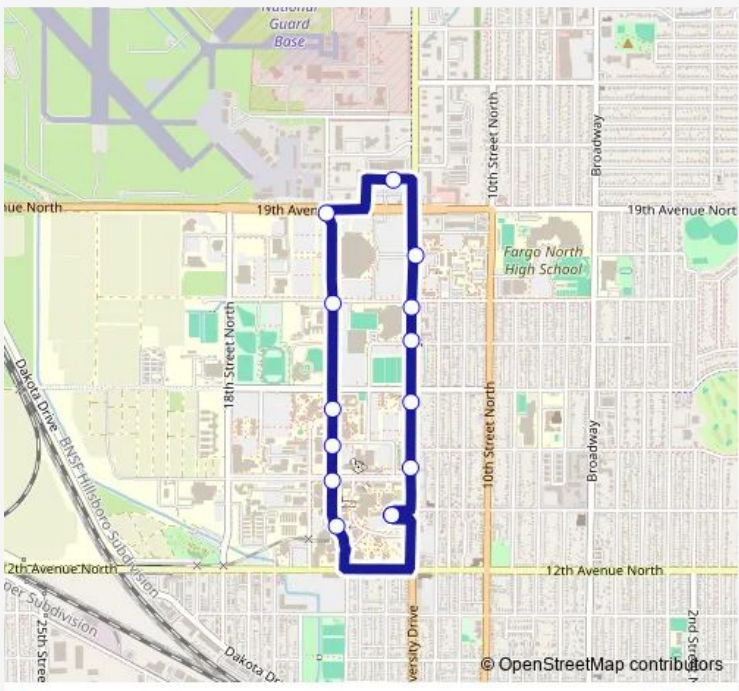

## Bus 34 34 - Route 34

[Go to website](#)

**Direction**  
 Shelter 220 (Ndsu Transit Hub) — Shelter 220 (Ndsu Transit Hub)  
 14 stops  
[Open route schedule](#)

- Shelter 220 (Ndsu Transit Hub)
- Ndsu Minard Hall (Pullout East)
- Shelter 247 (Centennial Blvd)
- Shelter 251 (Albrecht Blvd)
- Albrecht Blvd & 14th/15th Ave N (Midblock East)
- Albrecht Blvd & 17th Ave N (Corner Se)
- 16th St N & 19th Ave N (Corner Se)
- Ndscs-Fargo (Main Entrance)
- Shelter 256 (Niskanen)
- Shelter 217 (Shac)
- University Dr N & 16th Ave N (Corner Nw)
- Shelter 225 (Bison Court)
- Shelter 205 (Centennial Blvd)
- Shelter 220 (Ndsu Transit Hub)

Route schedule  
 Shelter 220 (Ndsu Transit Hub) — Shelter 220 (Ndsu Transit Hub)

Monday	07:44-16:24
Tuesday	07:44-16:24
Wednesday	07:44-16:24
Thursday	07:44-16:24
Friday	07:44-16:24
Saturday	—
Sunday	—

**Route info**  
 Direction: Shelter 220 (Ndsu Transit Hub)  
 Stops: 14  
 Trip Duration: 0 hour 16 min

34 Bus time schedules and route maps are available in an offline PDF at [busmaps.com](https://busmaps.com). Use the [busmaps.com](https://busmaps.com) website to see live bus times, train schedule or subway schedule, and step-by-step directions for all public transit in Fargo