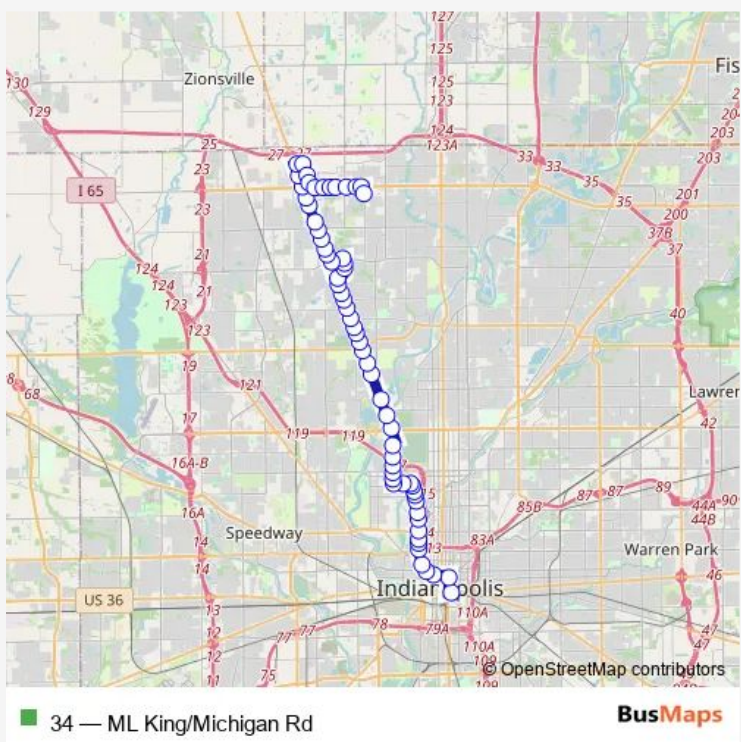

Bus 34 ML King/Michigan Rd

[Go to website](#)

Direction
 Harcourt Rd & John Ambers — CTC-Q
 69 stops
[Open route schedule](#)

- Harcourt Rd & John Ambers
- Harcourt Rd & Dugan Dr
- Dugan Dr & Naab Rd
- Township Line Rd & Spyglass Dr
- Township Line Rd & Summer Dr
- Township Line Rd & 86th St
- 86th St & Township Line Rd
- 86th St - 2500 W
- 86th St & Lake Circle Dr
- 86th St & Colby Blvd
- 86th St & Mercer Rd
- Purdue Rd & Founders Rd
- Purdue Rd & Vincennes Rd
- Purdue Rd & Depauw Blvd.
- Depauw Blvd & Wesleyan Rd
- Michigan Rd & 92nd St
- Michigan Rd & Vincennes Rd
- Michigan Rd & 86th St
- Michigan Rd - Lowes - 8400 N
- Michigan Rd & Double Tree Blvd
- Michigan Rd - 8000 N

Route schedule
 Harcourt Rd & John Ambers — CTC-Q

Monday	05:25-20:35
Tuesday	—
Wednesday	06:24-18:24
Thursday	—
Friday	—
Saturday	05:25-20:35
Sunday	06:24-18:24

Route info
 Direction: Harcourt Rd & John Ambers
 Stops: 69
 Trip Duration: 0 hour 58 min

Michigan Rd - 7800 N

Michigan Rd - 7700 N

Michigan Rd & 76th St

Michigan Rd & Hiland Dr

Michigan Rd & Westlane Rd

Westlane Rd & Michigan Rd

Township Line Rd & Westlane Rd

Township Line Rd & Camwood Dr

Township Line Rd & Stockbridge Dr

Township Line Rd & 69th St

Michigan Rd & 66th St

Michigan Rd & Coil St

Michigan Rd & 64th St

Michigan Rd & 62nd St

Michigan Rd & Fox Hill Ct

Michigan Rd & 60th St