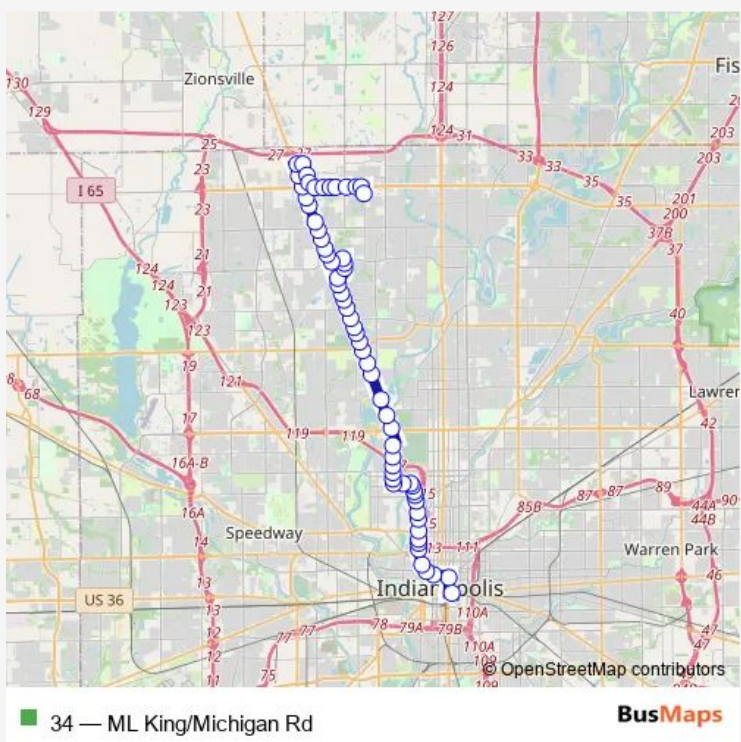

Bus 34 ML King/Michigan Rd

[Go to website](#)

Direction
 Harcourt Rd & John Ambers — CTC-Q
 69 stops
[Open route schedule](#)

- Harcourt Rd & John Ambers
- Harcourt Rd & Dugan Dr
- Dugan Dr & Naab Rd
- Township Line Rd & Spyglass Dr
- Township Line Rd & Summer Dr
- Township Line Rd & 86th St
- 86th St & Township Line Rd
- 86th St - 2500 W
- 86th St & Lake Circle Dr
- 86th St & Colby Blvd
- 86th St & Mercer Rd
- Purdue Rd & Founders Rd
- Purdue Rd & Vincennes Rd
- Purdue Rd & Depauw Blvd.
- Depauw Blvd & Wesleyan Rd
- Michigan Rd & 92nd St
- Michigan Rd & Vincennes Rd
- Michigan Rd & 86th St
- Michigan Rd - Lowes - 8400 N
- Michigan Rd & Double Tree Blvd
- Michigan Rd - 8000 N

Route schedule
 Harcourt Rd & John Ambers — CTC-Q

Monday	06:24-18:24
Tuesday	—
Wednesday	—
Thursday	—
Friday	—
Saturday	05:25-20:35
Sunday	06:24-18:24

Route info
 Direction: Harcourt Rd & John Ambers
 Stops: 69
 Trip Duration: 0 hour 56 min

Michigan Rd - 7800 N

Michigan Rd - 7700 N

Michigan Rd & 76th St

Michigan Rd & Hiland Dr

Michigan Rd & Westlane Rd

Westlane Rd & Michigan Rd

Township Line Rd & Westlane Rd

Township Line Rd & Camwood Dr

Township Line Rd & Stockbridge Dr

Township Line Rd & 69th St

Michigan Rd & 66th St

Michigan Rd & Coil St

Michigan Rd & 64th St

Michigan Rd & 62nd St

Michigan Rd & Fox Hill Ct

Michigan Rd & 60th St