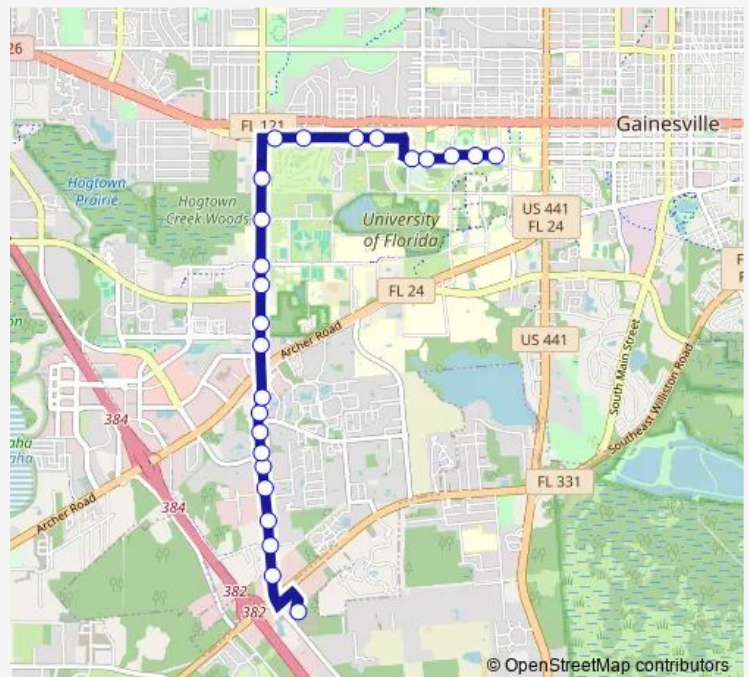

Bus 34 The Hub To VA Med Clinic

[Go to website](#)

Direction
 The Hub — VA Medical Clinics
 21 stops
[Open route schedule](#)

- The Hub
- Leigh Hall
- Ben Hill Griffin Stadium North End Zone
- O'Connell Center @ Stadium Road
- Gale Lemerand Athletic Center
- UF Law School
- Campus Church of Christ
- Westbound SW 2nd Avenue @ SW 30th Street
- Westgate Plaza
- The Ridge on 34th
- Maguire Village @ SW 34th Street
- Orthopaedics and Sports Medicine Institute
- Hilton University of Florida Conference Center
- 34th Street Plaza (Southbound)
- Kelly's Kwik Stop
- Kohl's Department Store @ SW 34th St
- Gainesville Jrs. Volleyball Club
- Stoneridge Apartments
- First Federal Bank
- US Post Office @ SW 34th Street
- VA Medical Clinics

Route schedule

The Hub — VA Medical Clinics

Monday	07:21-22:44
Tuesday	07:21-22:44
Wednesday	07:21-22:44
Thursday	07:21-22:44
Friday	07:21-22:44
Saturday	—
Sunday	—

Route info
 Direction: The Hub
 Stops: 21
 Trip Duration: 0 hour 28 min

34 — The Hub To VA Med Clinic

Direction

VA Medical Clinics — The Hub

25 stops

[Open route schedule](#)

VA Medical Clinics

Williston Plaza

US Post Office @ SW 34th Street

Monday 06:50-22:14

Tuesday 06:50-22:14

Wednesday 06:50-22:14

Thursday 06:50-22:14

Friday 06:50-22:14

Saturday —

Sunday —

Route info