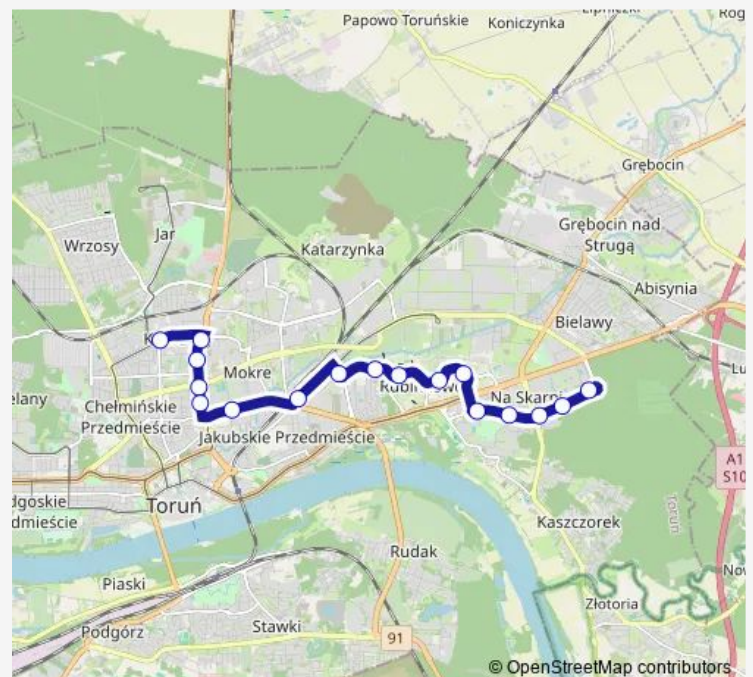

Bus 34 Koniuchy -> Olimpijska P&R-34

[Go to website](#)

Direction

Koniuchy 02 — Olimpijska P&R 01

17 stops

[Open route schedule](#)

Koniuchy 02

Wielki Rów 01

Kozacka 01

Szczanieckiego 01

Kościuszki 01

Świętopełka 01

Dworzec Wschodni 04

Wschodnia 04

Donimirskiego 01

Rubinkowo Centrum 01

Manhattan 01

Przybyłów 01

Ślaskiego 04

Wyszyńskiego 03

Ligi Polskiej 03

Kosynierów Kośc. 03

Olimpijska P&R 01

Route schedule

Koniuchy 02 — Olimpijska P&R 01

Monday 04:21-15:39

Tuesday 04:21-15:39

Wednesday 04:21-15:39

Thursday 04:21-15:39

Friday 04:21-15:39

Saturday 04:21-15:39

Sunday 04:21-15:39

Route info

Direction: Koniuchy 02

Stops: 17

Trip Duration: 0 hour 27 min