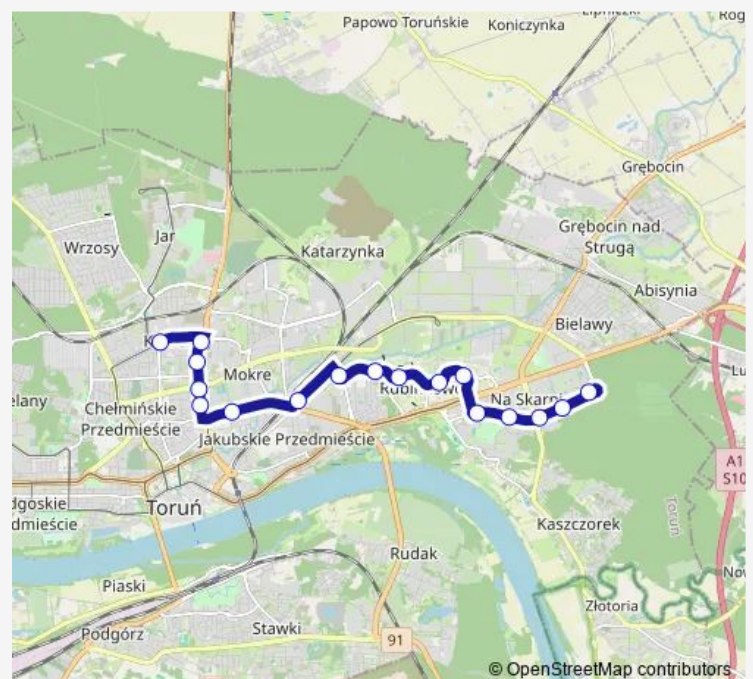

Tuesday 04:21-15:39

Wednesday 04:21-15:39

Thursday 04:21-15:39

Friday 04:21-15:39

Saturday 04:21-15:39

Sunday 04:21-15:39

**Route info**

Direction: Koniuchy 02

Stops: 17

Trip Duration: 0 hour 27 min

34 — Koniuchy -&gt; Olimpijska P&amp;R-34

34 Bus time schedules and route maps are available in an offline PDF at [busmaps.com](https://busmaps.com). Use the [busmaps.com](https://busmaps.com) website to see live bus times, train schedule or subway schedule, and step-by-step directions for all public transit in Lysomice