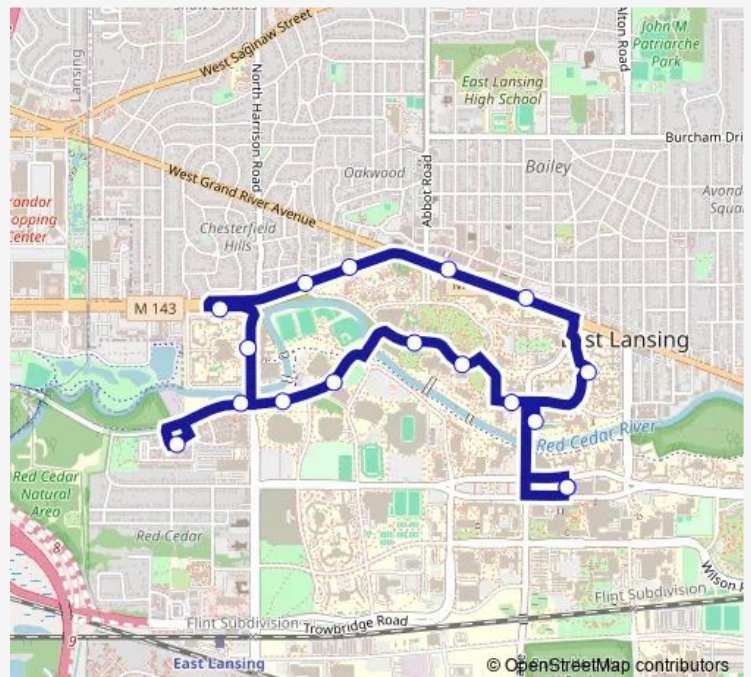

Bus 34 Brody Neighborhood - Univ. Village

[Go to website](#)

Direction

Ramp 1 Bay 3 — Ramp 1 Bay 3

17 stops

[Open route schedule](#)

Ramp 1 Bay 3

NBD - Fairchild Aud.

NBD Physics before Dormitory Rd

WBD Gr. River Ave before Division

WBD Gr. River past MAC Ave

WBD Michigan past Delta St

WBD Michigan Ave past Louis St

EBD Michigan past Brody Rd W

Brody Complex

WBD Kalamazoo past Harrison

University Village

EBD Kalamazoo past Harrison

EBD Kalamazoo past Dem Hall Dr

EBD W.Circle past Kalamazoo St

EBD W Circle @ Library

EBD Auditorium before Farm Ln

Ramp 1 Bay 3

Route schedule

Ramp 1 Bay 3 — Ramp 1 Bay 3

Monday	—
Tuesday	—
Wednesday	—
Thursday	—
Friday	—
Saturday	09:12-02:00 ⁺¹
Sunday	09:12-02:00 ⁺¹

Route info

Direction: Ramp 1 Bay 3

Stops: 17

Trip Duration: 0 hour 25 min

34 — Brody Neighborhood - Univ. Village