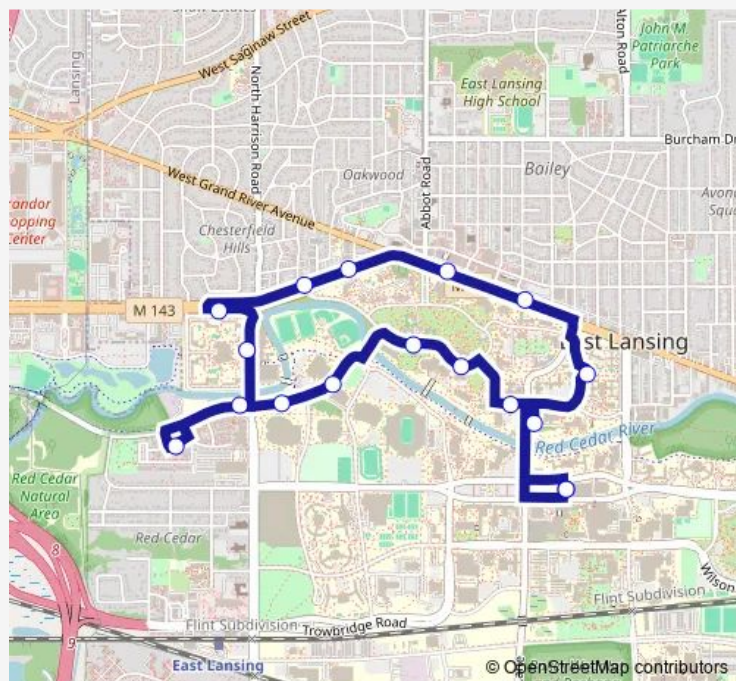

University Village

EBD Kalamazoo past Harrison

EBD Kalamazoo past Dem Hall Dr

EBD W.Circle past Kalamazoo St

EBD W Circle @ Library

EBD Auditorium before Farm Ln

Ramp 1 Bay 3

Route schedule

Ramp 1 Bay 3 — Ramp 1 Bay 3

Monday	—
Tuesday	—
Wednesday	—
Thursday	—
Friday	—
Saturday	13:00-02:00 ⁺¹
Sunday	09:30-21:30

Route info

Direction: Ramp 1 Bay 3

Stops: 17

Trip Duration: 0 hour 25 min

34 — Brody Neighborhood - Univ. Village

Direction

Ramp 1 Bay 3 — Ramp 1 Bay 3

17 stops

[Open route schedule](#)

Ramp 1 Bay 3

NBD - Fairchild Aud.

NBD Physics before Dormitory Rd

WBD Gr. River Ave before Division

WBD Gr. River past MAC Ave

WBD Michigan past Delta St

WBD Michigan Ave past Louis St

EBD Michigan past Brody Rd W

Brody Complex

WBD Kalamazoo past Harrison

University Village

EBD Kalamazoo past Harrison