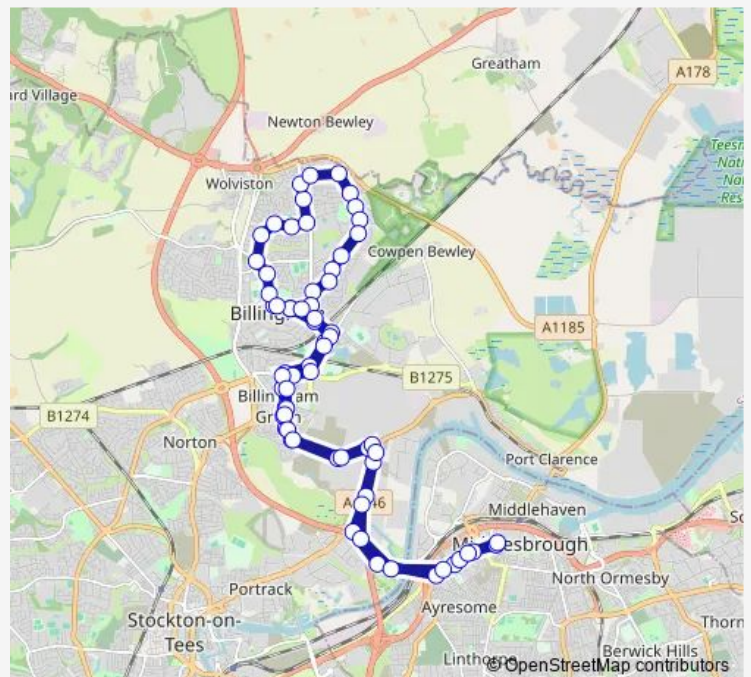

## Bus 34 Middlesbrough Bus Station - Billingham Low Grange

[Go to website](#)

### Direction

Bus Station Stand 21 — Bus Station Stand 11

66 stops

[Open route schedule](#)

- Bus Station Stand 21
- Cannon Park Way
- Marsh Street
- Lamport Street
- Newport Bridge
- CF Portrack Site
- Cassel Works - Haverton Hill Road
- Billingham Reach Industrial Estate
- Oxygen Corner
- Cassel Works - New Road
- Roscoe Road
- Grange Avenue
- Mill Lane Stores
- Belasis Avenue Stores
- York Crescent
- Wharfdale Avenue
- St John the Evangelist RC Primary School
- Warwick Crescent
- Essex Crescent
- Easby Road
- Forum

### Route schedule

Bus Station Stand 21 — Bus Station Stand 11

Monday	06:05-18:15
Tuesday	06:05-18:15
Wednesday	06:05-18:15
Thursday	06:05-18:15
Friday	06:05-18:15
Saturday	06:54-18:15
Sunday	09:15-17:10

### Route info

Direction: Bus Station Stand 21

Stops: 66

Trip Duration: 1 hour 1 min

34 — Middlesbrough Bus Station - Billingham Low Grange

Town Centre - Asda

Verbena Drive

Hexham Walk