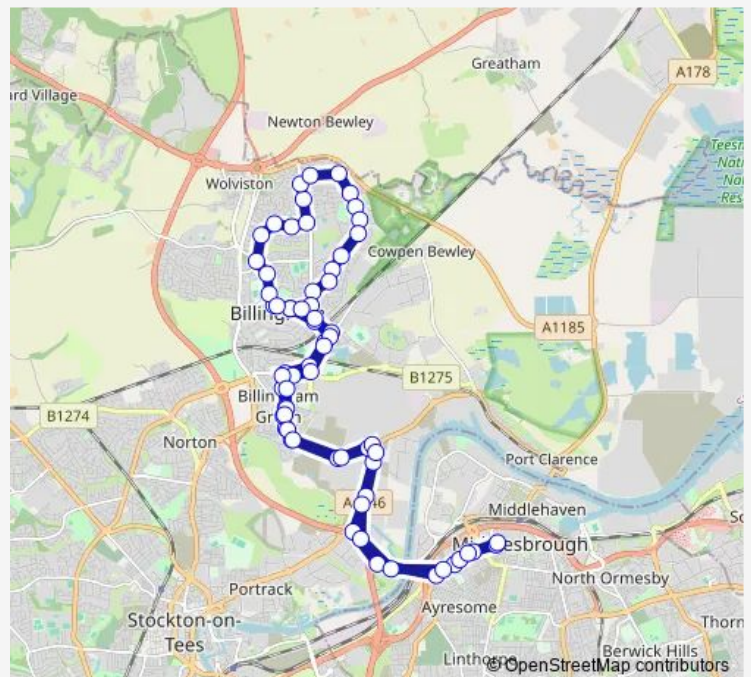

Bus 34 Middlesbrough Bus Station - Billingham Low Grange

[Go to website](#)

Direction

Bus Station Stand 21 — Bus Station Stand 11

66 stops

[Open route schedule](#)

- Bus Station Stand 21
- Cannon Park Way
- Marsh Street
- Lamport Street
- Newport Bridge
- CF Portrack Site
- Cassel Works - Haverton Hill Road
- Billingham Reach Industrial Estate
- Oxygen Corner
- Cassel Works - New Road
- Roscoe Road
- Grange Avenue
- Mill Lane Stores
- Belasis Avenue Stores
- York Crescent
- Wharfdale Avenue
- St John the Evangelist RC Primary School
- Warwick Crescent
- Essex Crescent
- Easby Road
- Forum

Route schedule

Bus Station Stand 21 — Bus Station Stand 11

Monday	06:05-18:15
Tuesday	06:05-18:15
Wednesday	06:05-18:15
Thursday	06:05-18:15
Friday	06:05-18:15
Saturday	06:54-18:15
Sunday	09:15-17:10

Route info

Direction: Bus Station Stand 21

Stops: 66

Trip Duration: 1 hour 0 min

34 — Middlesbrough Bus Station - Billingham Low Grange

Town Centre - Asda

Verbena Drive

Hexham Walk

Braemar Road