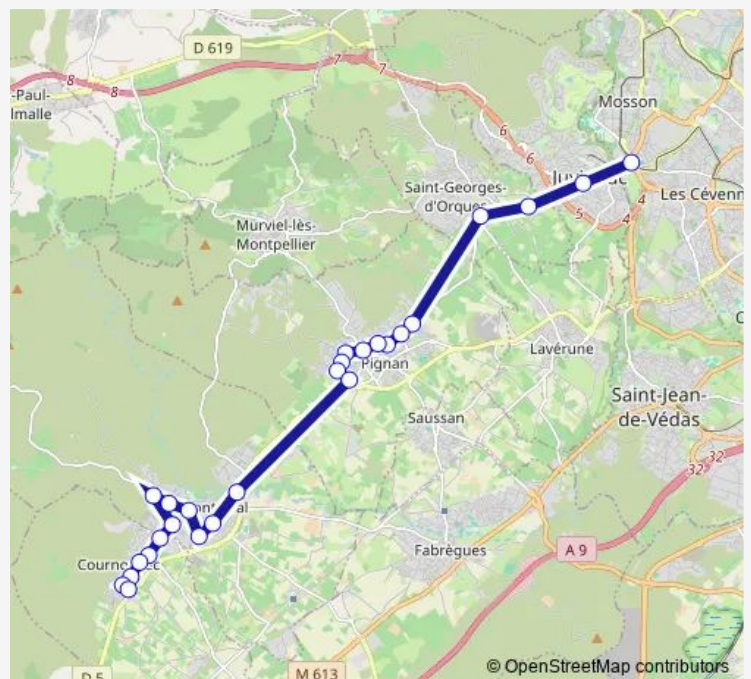

Thursday 07:35-21:03

Friday 07:35-21:03

Saturday 07:35-21:03

Sunday 07:35-21:03

Route info

Direction: Mosson

Stops: 26

Trip Duration: 0 hour 38 min

34 — Montpellier Mosson - Pignan - Cournonterral - Cournonsec Les Clavoux

Mairie

Tambourin

La Vierge

Hauts des Clavoux

Les Clavoux

Direction

Les Clavoux — Mosson

26 stops

[Open route schedule](#)

Les Clavoux

Hauts des Clavoux

La Vierge

Tambourin

Mairie

Tournesol

Thursday 06:30-20:10

Friday 06:30-20:10

Saturday 06:30-20:10

Sunday 06:30-20:10

Route info

Direction: Les Clavoux

Stops: 26

Trip Duration: 0 hour 41 min