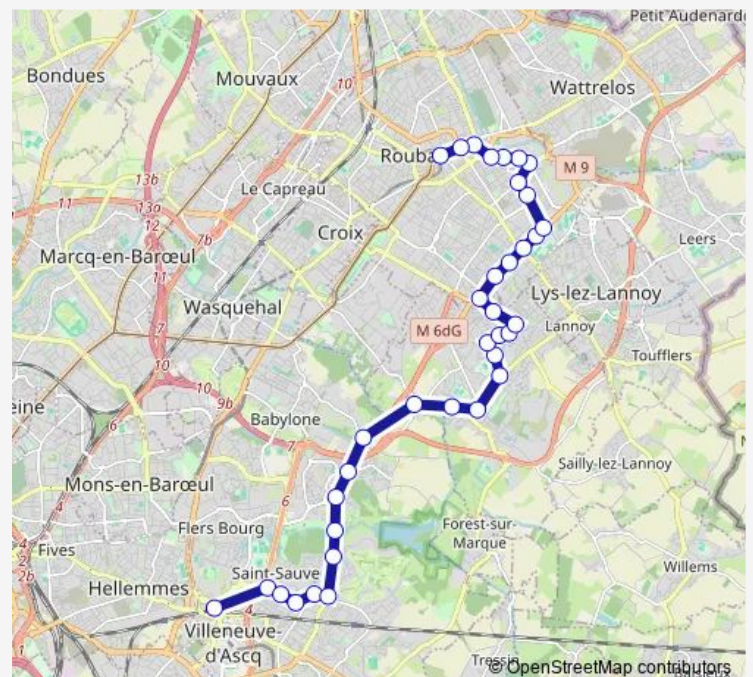

Rue Des Ecoles

Ampere

Lionderie

Route schedule

Euroteleport — Pont De Bois

Monday 05:25-21:02

Tuesday 05:25-21:02

Wednesday 05:25-21:02

Thursday 05:25-21:02

Friday 05:25-21:02

Saturday 05:30-21:00

Sunday 08:00-21:00

Route info

Direction: Euroteleport

Stops: 35

Trip Duration: 0 hour 44 min