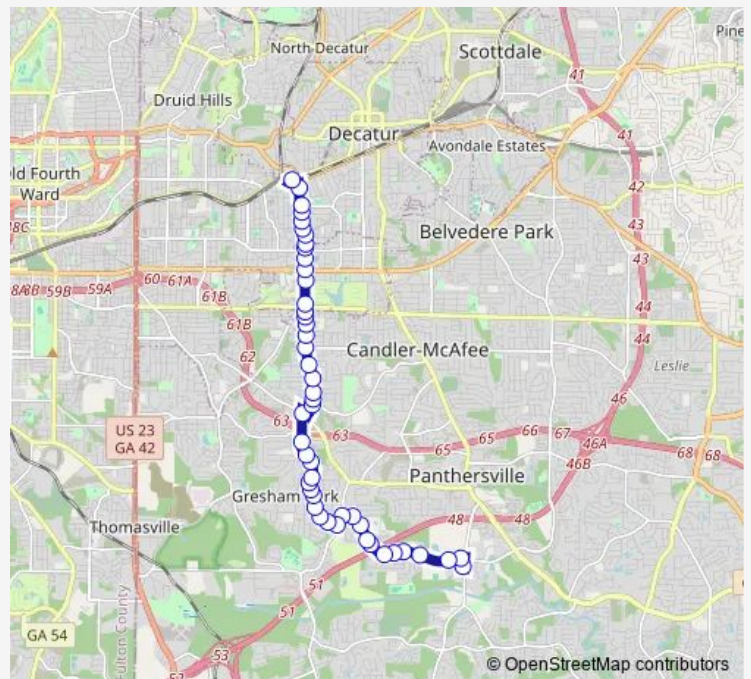

Bus 34 Gresham Road

[Go to website](#)

Direction
 GSU/PERIMETER COLLEGE - DECATUR CAMPUS —
 East Lake Station - South Loop

56 stops

[Open route schedule](#)

- GSU/PERIMETER COLLEGE - DECATUR CAMPUS
- CLIFTON SPRINGS RD @ 2984
- CLIFTON SPRINGS RD @ 2946
- CLIFTON SPRINGS RD @ CLIFTON FARM DR
- CLIFTON SPRINGS RD @ CLIFTON SPRINGS MNR
- CLIFTON SPRINGS RD @ PINE SPRINGS MNR
- CLIFTON SPRINGS RD @ BUNNY LN
- CLIFTON SPRINGS RD @ AYLESBURY LOOP
- CLIFTON SPRINGS RD @ PINE HILL RD
- CLIFTON SPRINGS RD @ CORBIN AVE
- CLIFTON SPRINGS RD @ TARIAN DR
- CLIFTON SPRINGS WAY @ CLIFTON CHURCH RD
- Clifton Church RD @ Gresham Rd
- Gresham RD SE @ Cottonwood Dr
- GRESHAM RD SE @ CORRAL DR SE
- GRESHAM RD SE @ WEE KIRK RD SE
- Gresham RD SE @ 2926
- Gresham RD SE @ Tally HO DR Se
- Gresham RD SE @ Zane Grey Dr
- Boulderview DR SE @ Horseshoe DR Se
- Boulderview DR SE @ Sahara Dr

Route schedule

GSU/PERIMETER COLLEGE - DECATUR CAMPUS —
 East Lake Station - South Loop

Monday	05:11-08:21
Tuesday	05:11-08:21
Wednesday	05:11-08:21
Thursday	05:11-07:48
Friday	05:11-07:48
Saturday	05:41-08:21
Sunday	05:41-08:21

Route info

Direction: GSU/PERIMETER COLLEGE - DECATUR CAMPUS

Stops: 56

Trip Duration: 0 hour 34 min

■ 34 — Gresham Road

Boulderview DR SE @ 1882

Boulderview DR SE @ Rollingwood Ln

Rollingwood LN SE @ 2796

Direction

East Lake Station - South Loop — GSU/PERIMETER COLLEGE - DECATUR CAMPUS

51 stops

[Open route schedule](#)

East Lake Station - South Loop

E Lake DR @ 3RD Ave

E Lake DR @ Johnston Pl

2ND AVE @ E Lake Dr